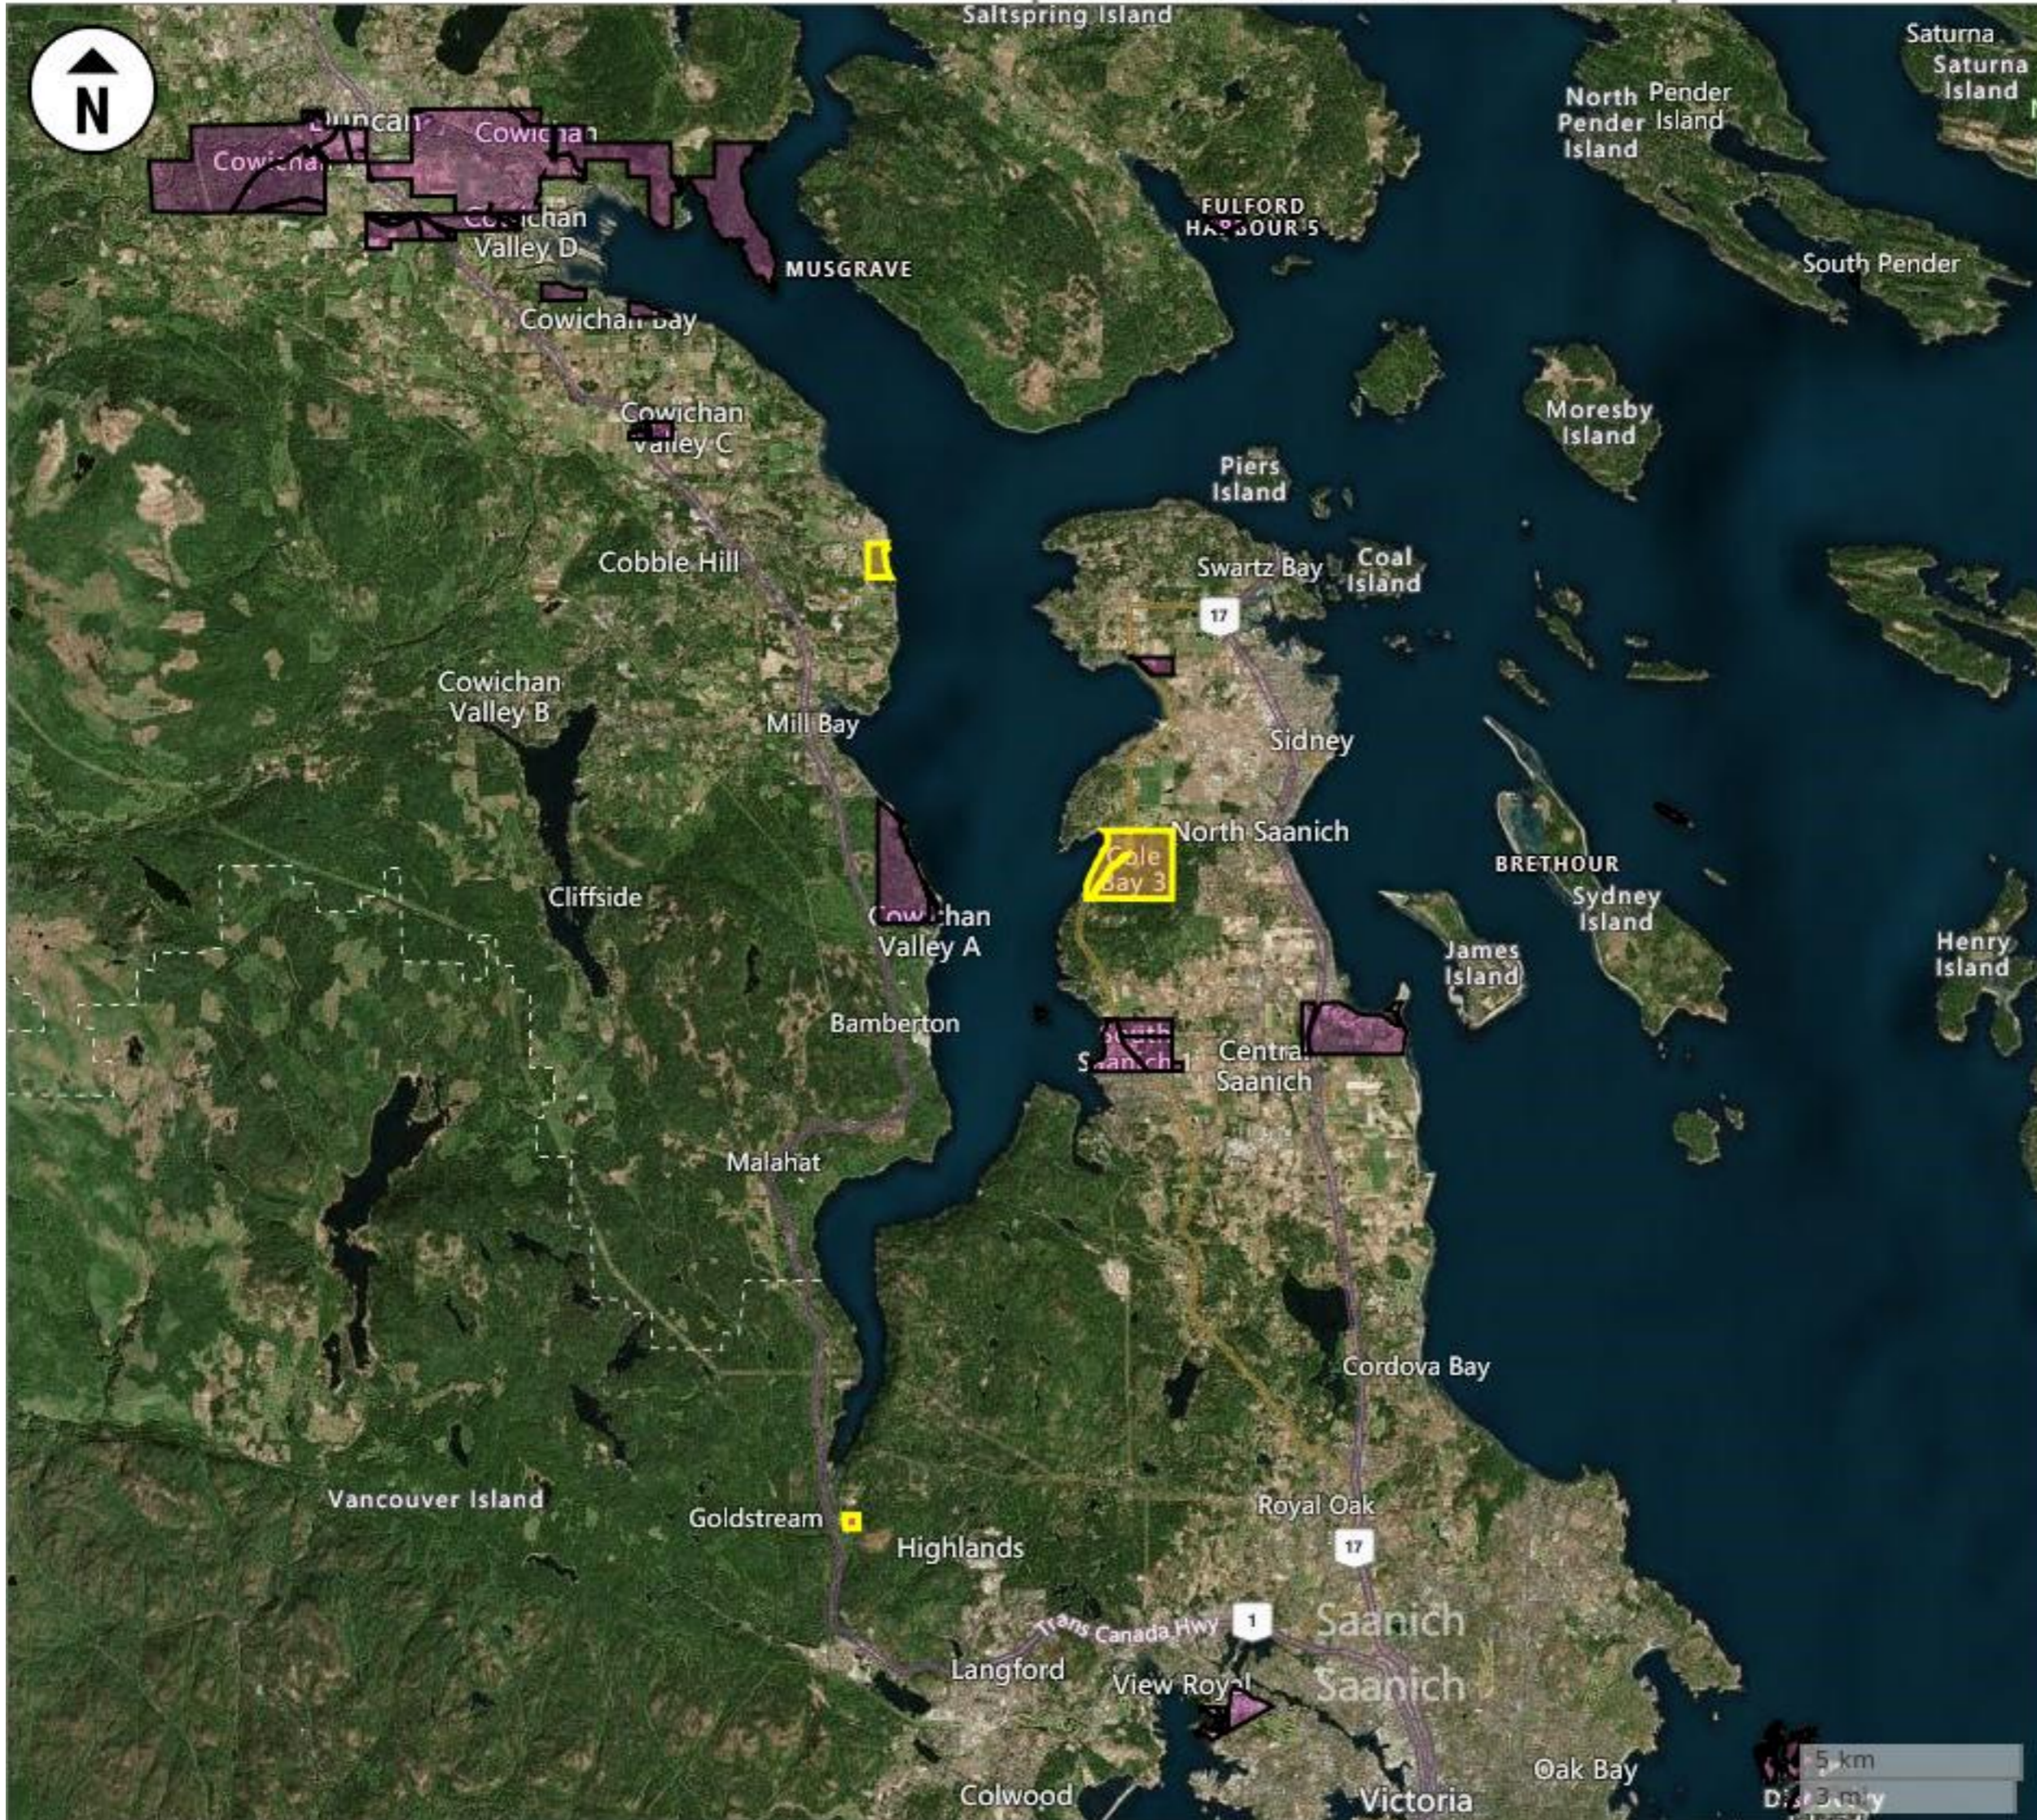

Pauquachin First Nation - Location Map

LEGEND

- 3 feature(s): (Band Name contains 'Pauquachin')
- First Nations Reserves