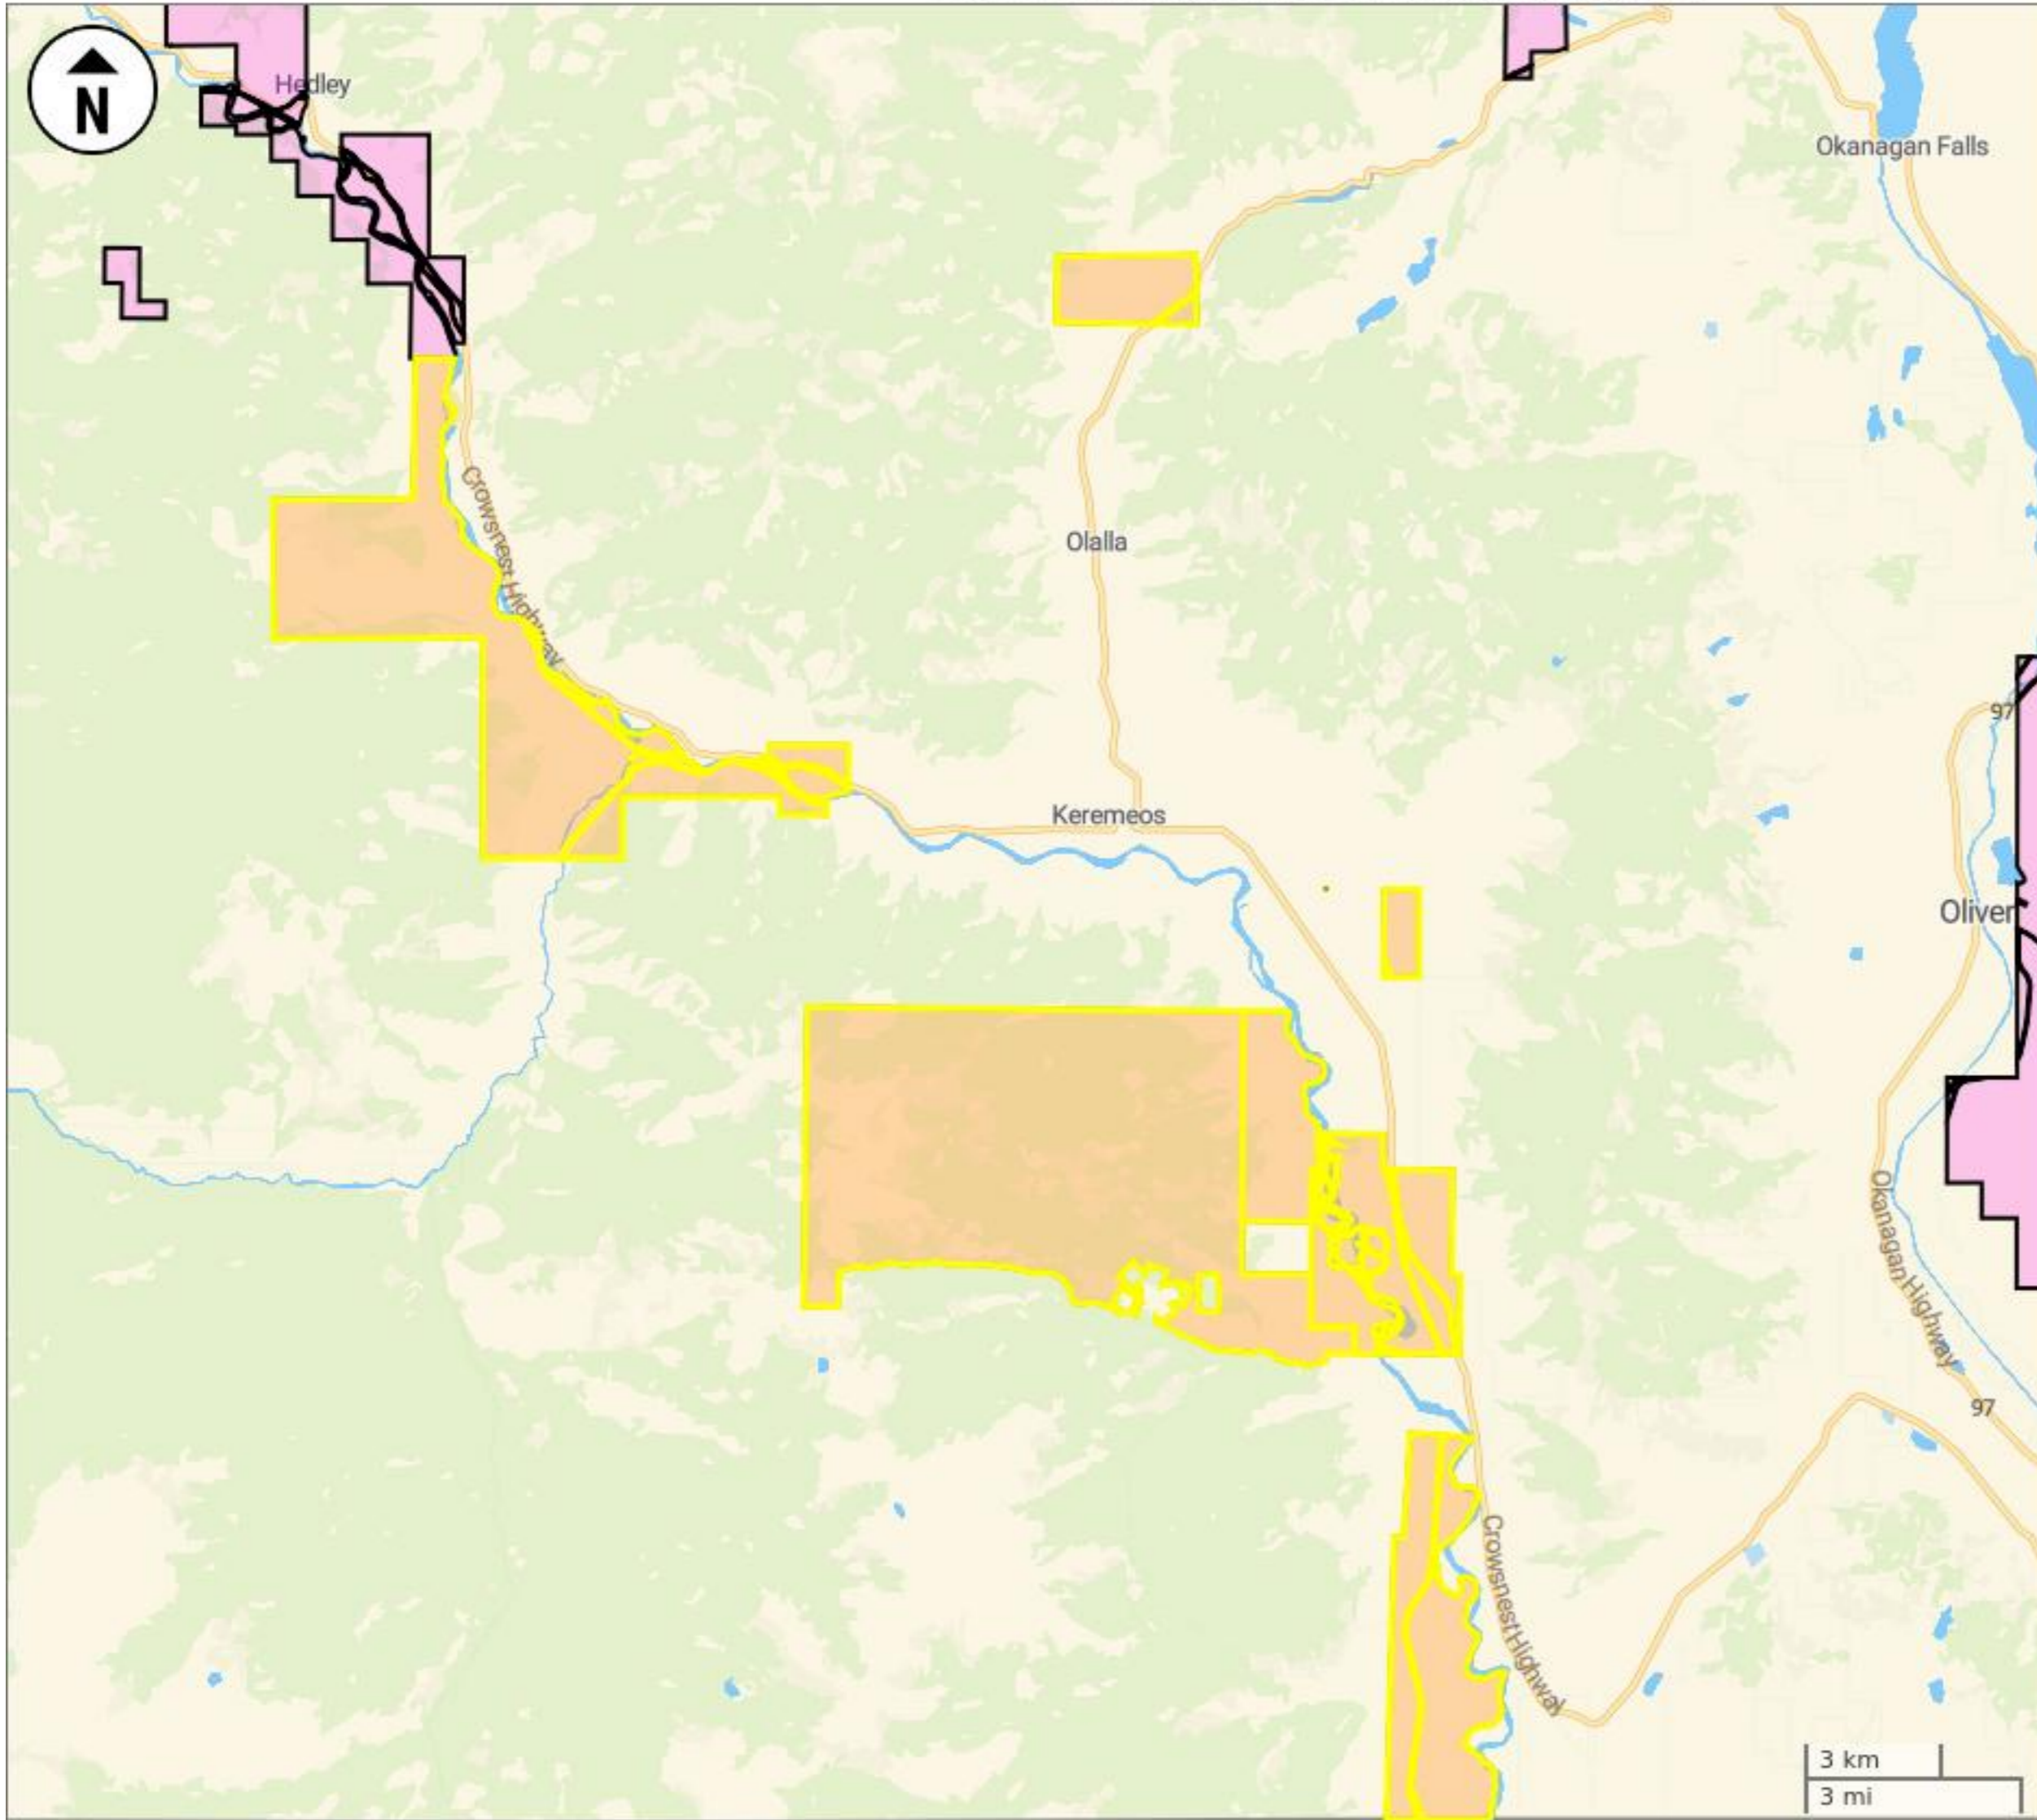

Lower Similkameen IB - Evacuation Alert

LEGEND

- 9 feature(s):(Band Name contains 'lower similkameen')
- First Nations Reserves