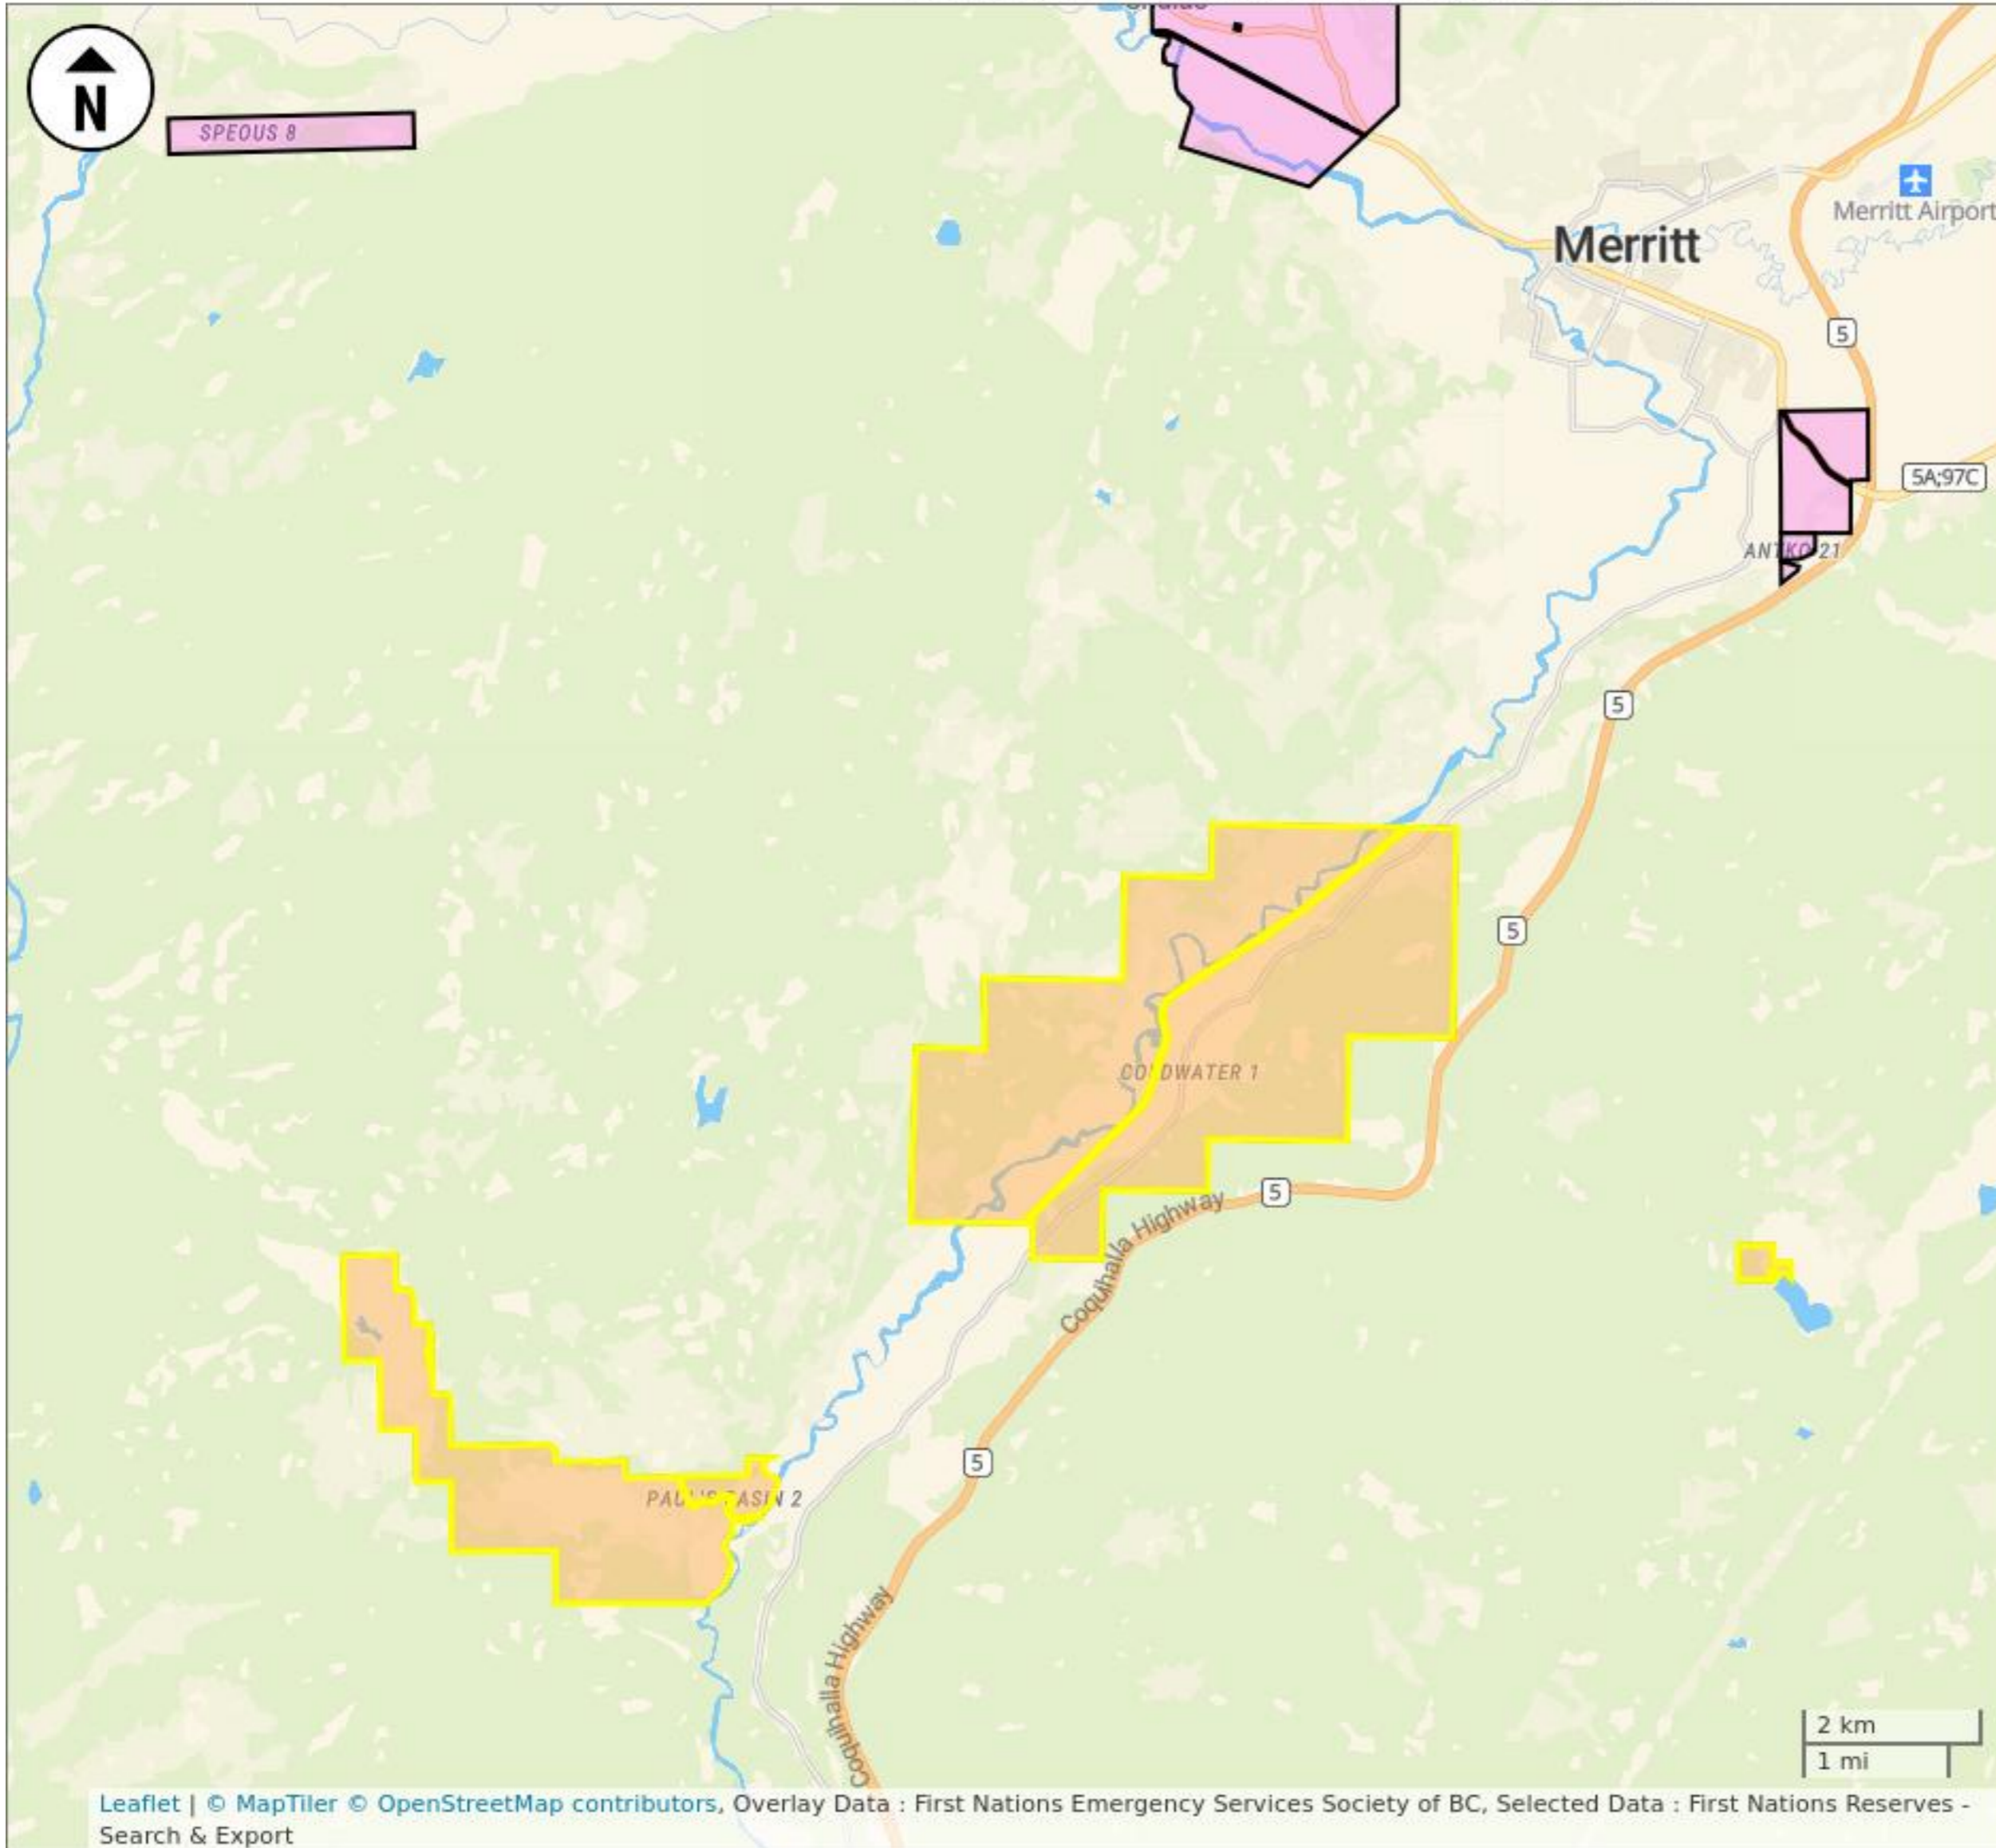

### Coldwater Indian Band - Evacuation Order

#### LEGEND

-  3 feature(s):(Band Number contains '693')
-  First Nations Reserves