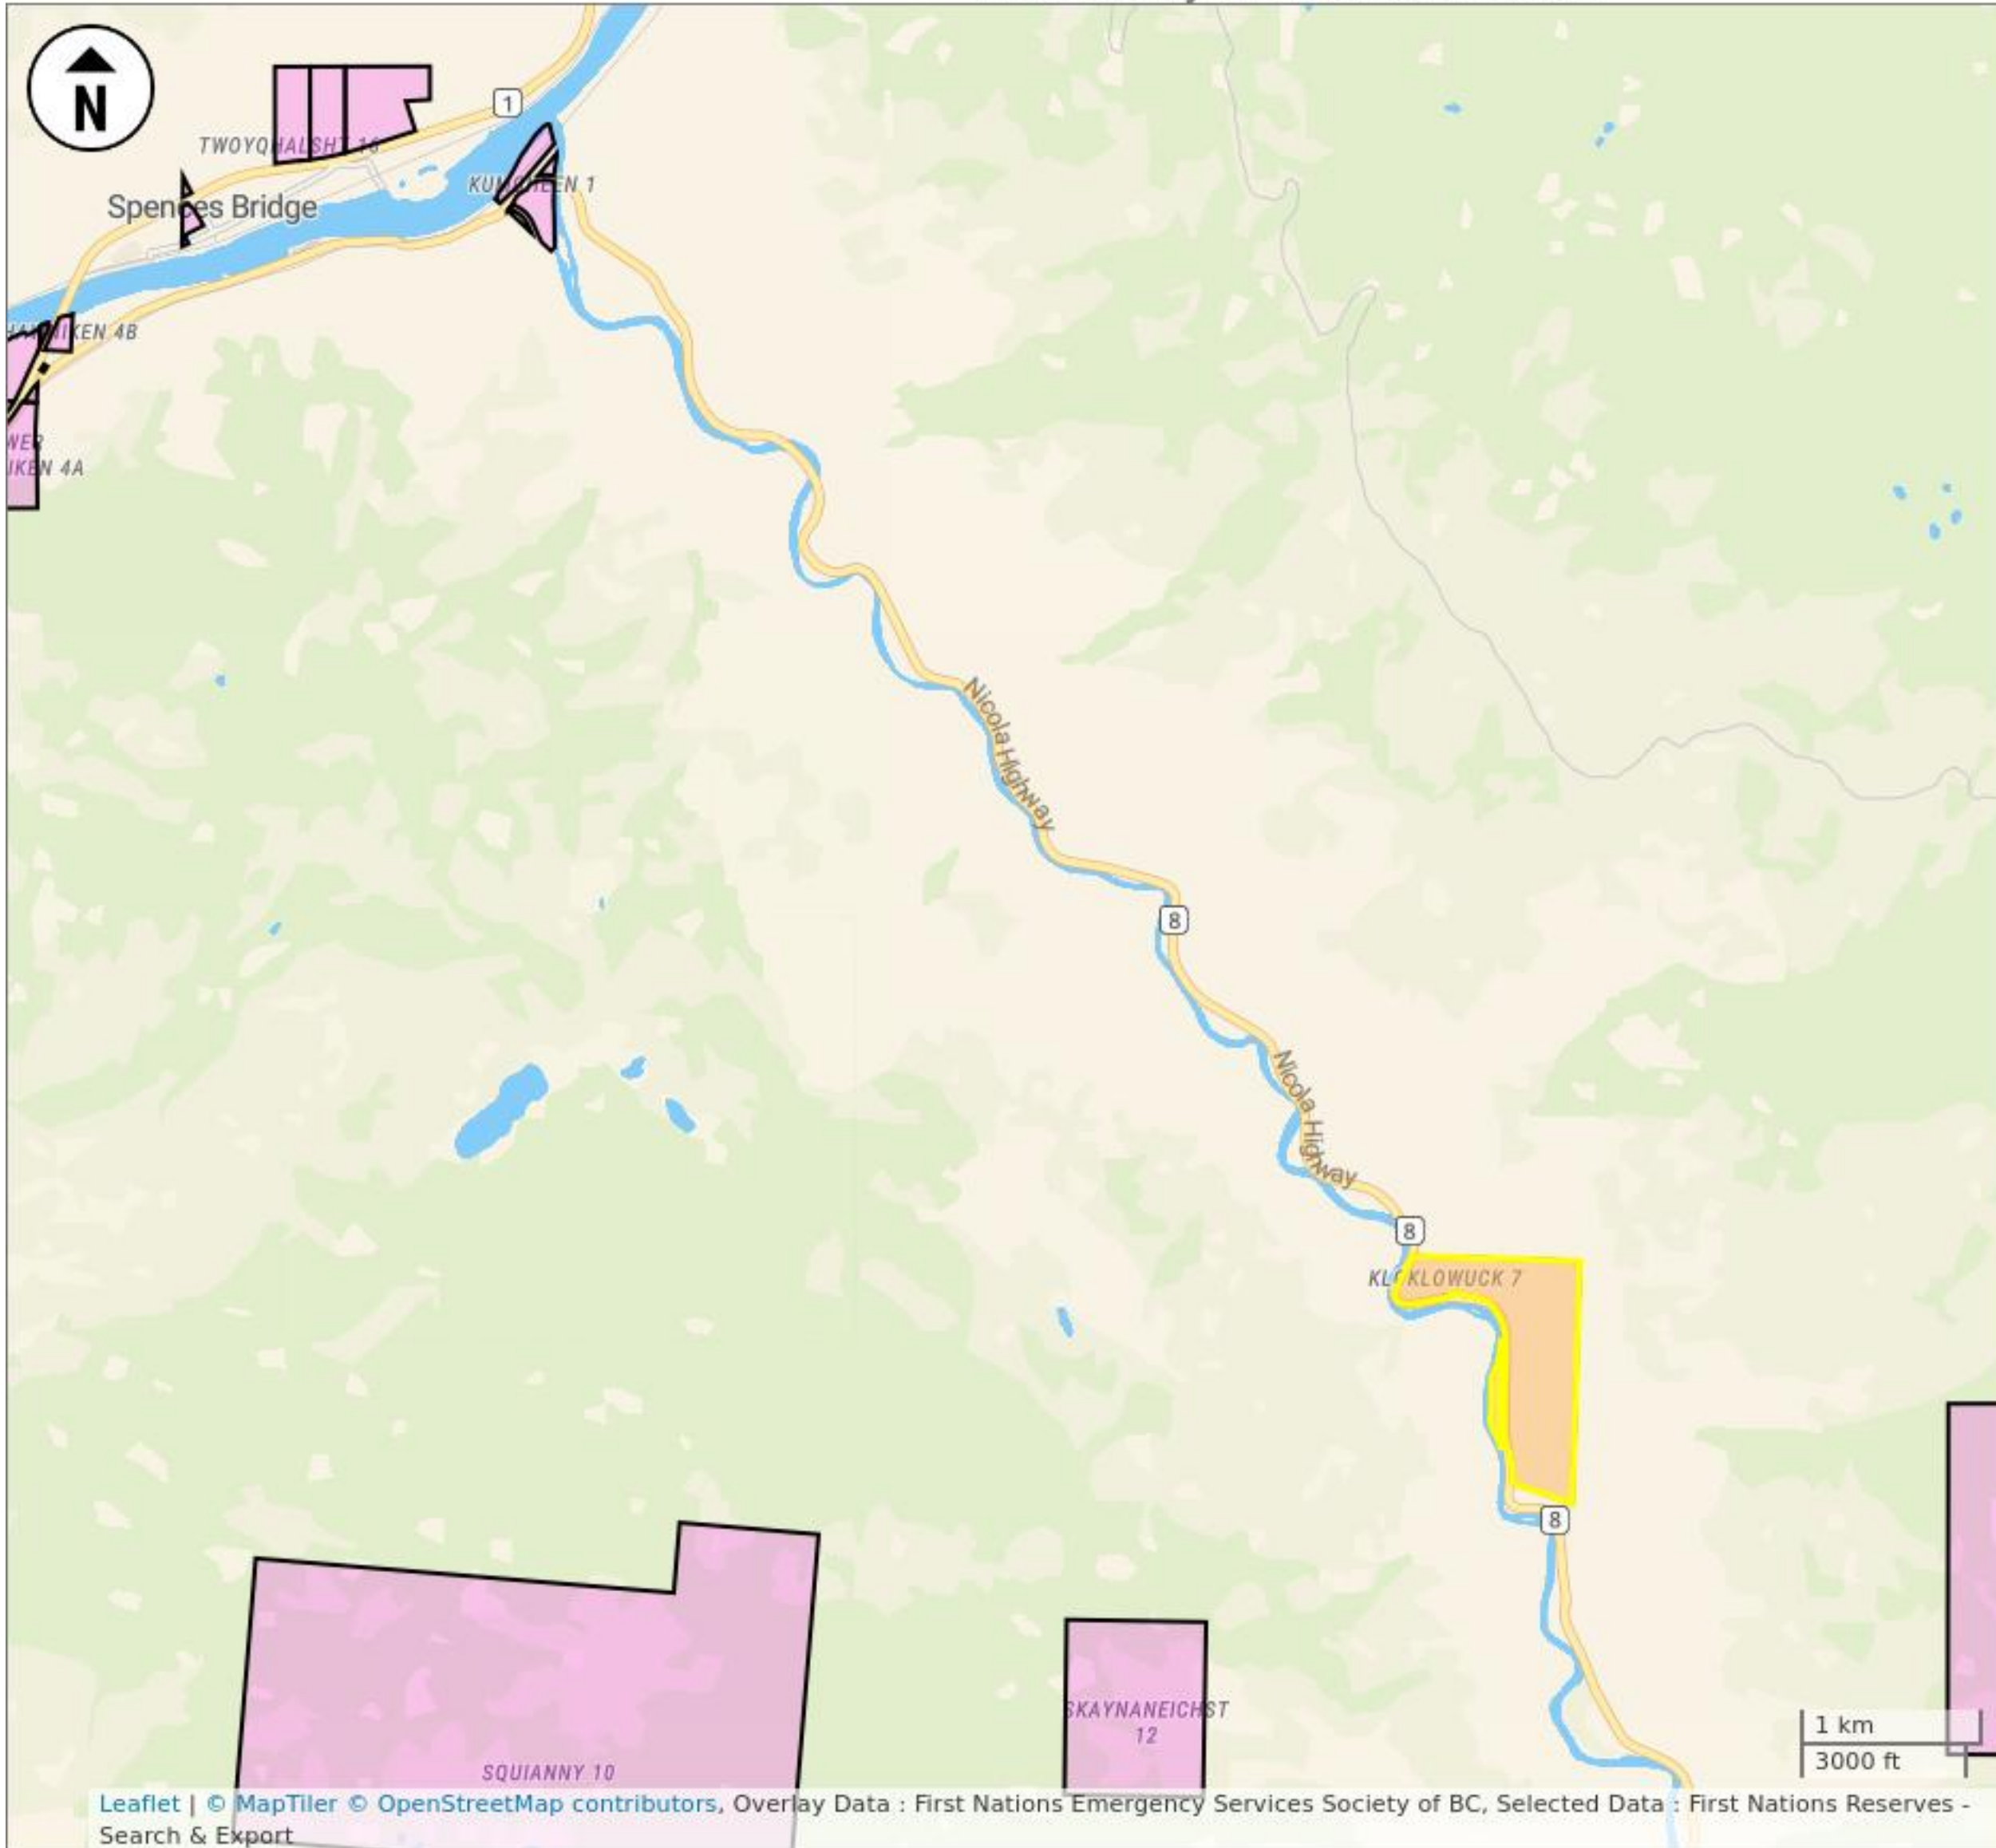

Cook's Ferry IB - Evacuation Order

LEGEND

- 1 feature(s):(English Name contains 'kloklowuck 7')
- First Nations Reserves