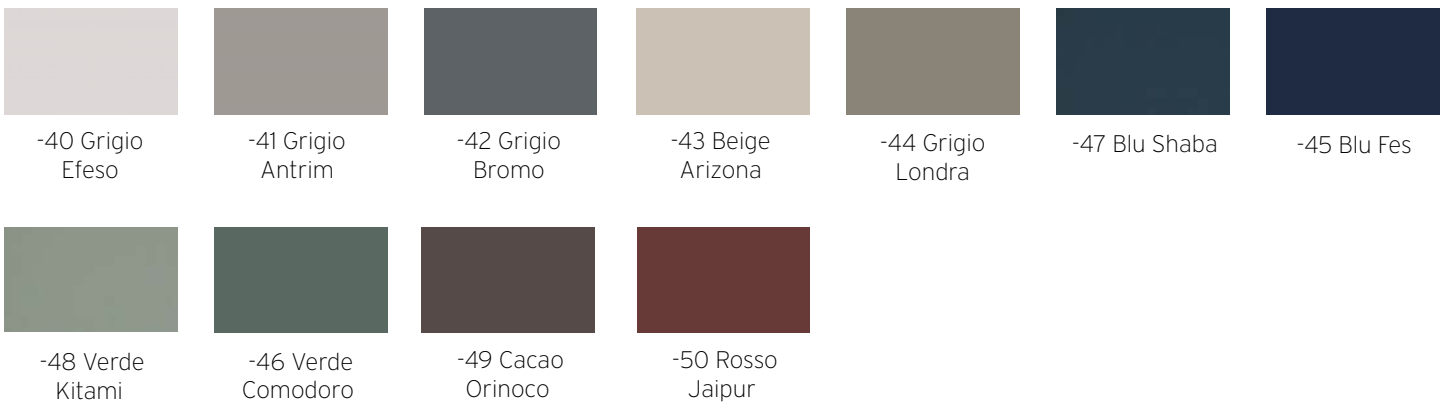

14 Slate Oak

15 Mineral Grey
Oak

16 Dark Oak

Walnut Veneer

20 Clear
Walnut

21 Light Grey
Walnut

22 Classic
Walnut

23 Mocha
Walnut

24 Midnight
Walnut

Painted Oak

PTOA-Black

PTOA-White

Melamine

Printed Design

Powder Coats

Neutral Powder Coats

Pearl Powder Coats

Fenix Powder Coats - *color matched to FENIX™*

Color Trend Powder Coats

Tray Tables

	13 1/4"	14 1/4"	15 1/4"	16 1/4"	
Round	 <p>32"</p> <p>VT-1003</p>	 <p>14.5"</p> <p>VT-1000</p>	 <p>18.5"</p> <p>VT-1001</p>	 <p>22.5"</p> <p>VT-1002</p>	