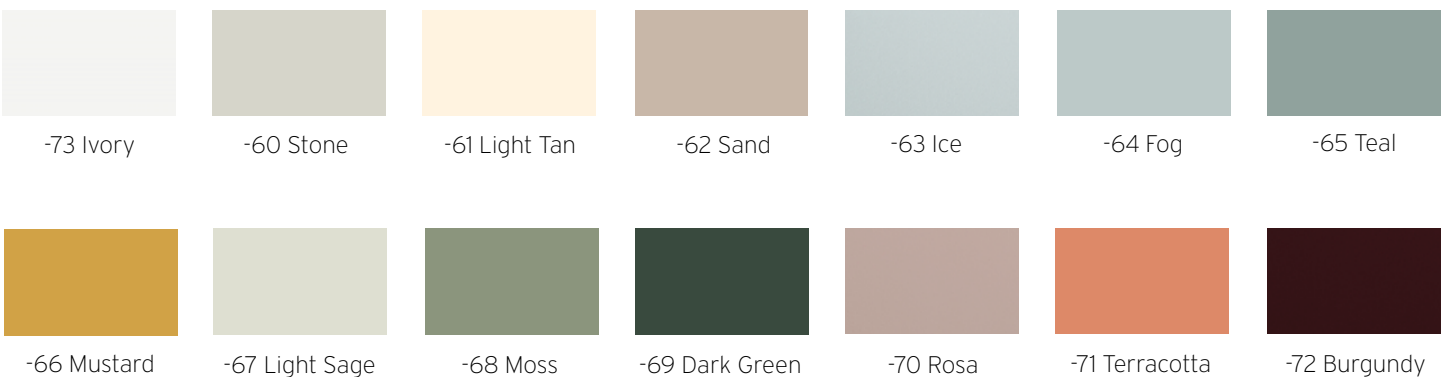

14 Slate Oak

15 Mineral Grey
Oak

16 Dark Oak

Walnut Veneer

20 Clear
Walnut

21 Light Grey
Walnut

22 Classic
Walnut

23 Mocha
Walnut

24 Midnight
Walnut

Painted Oak

PTOA-Black

PTOA-White

Melamine

Printed Design

Powder Coats

Neutral Powder Coats

Pearl Powder Coats

Fenix Powder Coats - *color matched to FENIX™*

Color Trend Powder Coats

Tray Tables

	13 1/4"	14 1/4"	15 1/4"	16 1/4"	
Round	 <p>32"</p> <p>VT-1003</p>	 <p>14.5"</p> <p>VT-1000</p>	 <p>18.5"</p> <p>VT-1001</p>	 <p>22.5"</p> <p>VT-1002</p>	