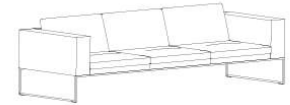

## Backless Benches

**NR-1000**  
One Cushion  
37 1/4" Bench

**NR-1200**  
Two Cushion  
74 1/4" Bench

**NR-1300-2**  
Two Cushion  
94 1/4" Bench

**NR-1300-3**  
Three Cushion  
94 1/4" Bench

**NR-1400**  
Three Cushion  
104 1/4" Bench

## Seating Units

**NR-2000**  
One Cushion  
37 1/4" Bench

**NR-2200**  
Two Cushion  
74 1/4" Bench

**NR-2300-2**  
Two Cushion  
94 1/4" Bench

**NR-2300-3**  
Three Cushion  
94 1/4" Bench

**NR-2400**  
Three Cushion  
104 1/4" Bench

## Tables

### Square:

**NR-3025**  
Small Side Table  
25"w x 25"d x 14"h

**NR-3030**  
Large Side Table  
30"w x 30"d x 16"h

**NR-3036**  
Small Coffee Table  
36"w x 36"d x 14 1/2"h

**NR-3042**  
Large Coffee Table  
42"w x 42"d x 14 1/2"h