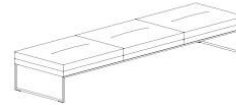

## Backless Benches

**NR-1000**  
One Cushion  
37 1/4" Bench

**NR-1200**  
Two Cushion  
74 1/4" Bench

**NR-1300-2**  
Two Cushion  
94 1/4" Bench

**NR-1300-3**  
Three Cushion  
94 1/4" Bench

**NR-1400**  
Three Cushion  
104 1/4" Bench

## Seating Units

**NR-2000**  
One Cushion  
37 1/4" Bench

**NR-2200**  
Two Cushion  
74 1/4" Bench

**NR-2300-2**  
Two Cushion  
94 1/4" Bench

**NR-2300-3**  
Three Cushion  
94 1/4" Bench

**NR-2400**  
Three Cushion  
104 1/4" Bench

### Square:

**NR-3025**  
Small Side Table  
25"w x 25"d x 14"h

**NR-3030**  
Large Side Table  
30"w x 30"d x 16"h

**NR-3036**  
Small Coffee Table  
36"w x 36"d x 14 1/2"h

**NR-3042**  
Large Coffee Table  
42"w x 42"d x 14 1/2"h