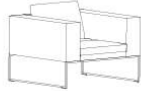

## Backless Benches

**NR-1000**  
One Cushion  
37 1/4" Bench

**NR-1200**  
Two Cushion  
74 1/4" Bench

**NR-1300-2**  
Two Cushion  
94 1/4" Bench

**NR-1300-3**  
Three Cushion  
94 1/4" Bench

**NR-1400**  
Three Cushion  
104 1/4" Bench

## Seating Units

**NR-2000**  
One Cushion  
37 1/4" Bench

**NR-2200**  
Two Cushion  
74 1/4" Bench

**NR-2300-2**  
Two Cushion  
94 1/4" Bench

**NR-2300-3**  
Three Cushion  
94 1/4" Bench

**NR-2400**  
Three Cushion  
104 1/4" Bench

### Square:

**NR-3025**  
Small Side Table  
25"w x 25"d x 14"h

**NR-3030**  
Large Side Table  
30"w x 30"d x 16"h

**NR-3036**  
Small Coffee Table  
36"w x 36"d x 14 1/2"h

**NR-3042**  
Large Coffee Table  
42"w x 42"d x 14 1/2"h

### Rectangle:

**NR-3046**  
Low Coffee Table  
46"w x 22"d x 12 1/2"h

**NR-3048**  
High Coffee Table  
48"w x 22"d x 14 1/2"h

**NR-3050**  
Work Table  
48"w x 22"d x 24"h