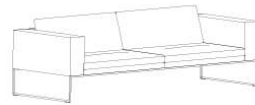

## Backless Benches

**NR-1000**  
One Cushion  
37 1/4" Bench

**NR-1200**  
Two Cushion  
74 1/4" Bench

**NR-1300-2**  
Two Cushion  
94 1/4" Bench

**NR-1300-3**  
Three Cushion  
94 1/4" Bench

**NR-1400**  
Three Cushion  
104 1/4" Bench

## Seating Units

**NR-2000**  
One Cushion  
37 1/4" Bench

**NR-2200**  
Two Cushion  
74 1/4" Bench

**NR-2300-2**  
Two Cushion  
94 1/4" Bench

**NR-2300-3**  
Three Cushion  
94 1/4" Bench

**NR-2400**  
Three Cushion  
104 1/4" Bench

### Square:

**NR-3025**  
Small Side Table  
25"w x 25"d x 14"h

**NR-3030**  
Large Side Table  
30"w x 30"d x 16"h

**NR-3036**  
Small Coffee Table  
36"w x 36"d x 14 1/2"h

**NR-3042**  
Large Coffee Table  
42"w x 42"d x 14 1/2"h

### Rectangle:

**NR-3046**  
Low Coffee Table  
46"w x 22"d x 12 1/2"h

**NR-3048**  
High Coffee Table  
48"w x 22"d x 14 1/2"h

**NR-3050**  
Work Table  
48"w x 22"d x 24"h