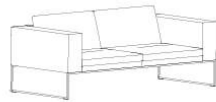

## Backless Benches

**NR-1000**  
One Cushion  
37 1/4" Bench

**NR-1200**  
Two Cushion  
74 1/4" Bench

**NR-1300-2**  
Two Cushion  
94 1/4" Bench

**NR-1300-3**  
Three Cushion  
94 1/4" Bench

**NR-1400**  
Three Cushion  
104 1/4" Bench

## Seating Units

**NR-2000**  
One Cushion  
37 1/4" Bench

**NR-2200**  
Two Cushion  
74 1/4" Bench

**NR-2300-2**  
Two Cushion  
94 1/4" Bench

**NR-2300-3**  
Three Cushion  
94 1/4" Bench

**NR-2400**  
Three Cushion  
104 1/4" Bench

### Square:

**NR-3025**  
Small Side Table  
25"w x 25"d x 14"h

**NR-3030**  
Large Side Table  
30"w x 30"d x 16"h

**NR-3036**  
Small Coffee Table  
36"w x 36"d x 14 1/2"h

**NR-3042**  
Large Coffee Table  
42"w x 42"d x 14 1/2"h