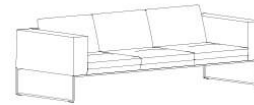

## Backless Benches

**NR-1000**  
One Cushion  
37 1/4" Bench

**NR-1200**  
Two Cushion  
74 1/4" Bench

**NR-1300-2**  
Two Cushion  
94 1/4" Bench

**NR-1300-3**  
Three Cushion  
94 1/4" Bench

**NR-1400**  
Three Cushion  
104 1/4" Bench

## Seating Units

**NR-2000**  
One Cushion  
37 1/4" Bench

**NR-2200**  
Two Cushion  
74 1/4" Bench

**NR-2300-2**  
Two Cushion  
94 1/4" Bench

**NR-2300-3**  
Three Cushion  
94 1/4" Bench

**NR-2400**  
Three Cushion  
104 1/4" Bench

## Tables

### Square:

**NR-3025**  
Small Side Table  
25"w x 25"d x 14"h

**NR-3030**  
Large Side Table  
30"w x 30"d x 16"h

**NR-3036**  
Small Coffee Table  
36"w x 36"d x 14 1/2"h

**NR-3042**  
Large Coffee Table  
42"w x 42"d x 14 1/2"h