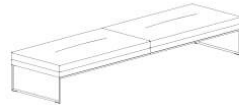

## Backless Benches

**NR-1000**  
One Cushion  
37 1/4" Bench

**NR-1200**  
Two Cushion  
74 1/4" Bench

**NR-1300-2**  
Two Cushion  
94 1/4" Bench

**NR-1300-3**  
Three Cushion  
94 1/4" Bench

**NR-1400**  
Three Cushion  
104 1/4" Bench

## Seating Units

**NR-2000**  
One Cushion  
37 1/4" Bench

**NR-2200**  
Two Cushion  
74 1/4" Bench

**NR-2300-2**  
Two Cushion  
94 1/4" Bench

**NR-2300-3**  
Three Cushion  
94 1/4" Bench

**NR-2400**  
Three Cushion  
104 1/4" Bench

### Square:

**NR-3025**  
Small Side Table  
25"w x 25"d x 14"h

**NR-3030**  
Large Side Table  
30"w x 30"d x 16"h

**NR-3036**  
Small Coffee Table  
36"w x 36"d x 14 1/2"h

**NR-3042**  
Large Coffee Table  
42"w x 42"d x 14 1/2"h