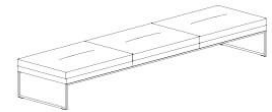

## Backless Benches

**NR-1000**  
One Cushion  
37 1/4" Bench

**NR-1200**  
Two Cushion  
74 1/4" Bench

**NR-1300-2**  
Two Cushion  
94 1/4" Bench

**NR-1300-3**  
Three Cushion  
94 1/4" Bench

**NR-1400**  
Three Cushion  
104 1/4" Bench

## Seating Units

**NR-2000**  
One Cushion  
37 1/4" Bench

**NR-2200**  
Two Cushion  
74 1/4" Bench

**NR-2300-2**  
Two Cushion  
94 1/4" Bench

**NR-2300-3**  
Three Cushion  
94 1/4" Bench

**NR-2400**  
Three Cushion  
104 1/4" Bench

### Square:

**NR-3025**  
Small Side Table  
25"w x 25"d x 14"h

**NR-3030**  
Large Side Table  
30"w x 30"d x 16"h

**NR-3036**  
Small Coffee Table  
36"w x 36"d x 14 1/2"h

**NR-3042**  
Large Coffee Table  
42"w x 42"d x 14 1/2"h