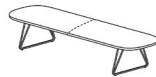

Cushions

CT-70
End Unit
Backless

CT-71
Straight
Backless

CT-1170-R / CT-1170-L
End Unit
Low Back

CT-1171
Straight
Low Back

CT-1172-R / CT-1172-L
Corner
Low Back

CT-2170-R / CT-2170-L
End Unit
High Back

CT-2171
Straight
High Back

CT-2172-R / CT-2172-L
Corner
High Back

Legs

CT-Leg-BL
Backless Cushion Leg

CT-Leg-B
Backed Cushion Leg

Freestanding Seating Units

Backless Benches

CT-50
50" Backless Bench

CT-66
66" Backless Bench

CT-74
74" Backless Bench

CT-90
90" Backless Bench

Low Back Units

CT-166
Two Seater

CT-190
Three Seater

High Back Units

CT-266
Two Seater

CT-290
Three Seater

L-Shaped Units

CT-189-58-R-LB / CT-189-58-L-LB
58" x 89" L-Shaped
Low Back

CT-113-58-R-LB / CT-113-58-L-LB
58" x 113" L-Shaped
Low Back

CT-189-64-R-LB / CT-189-64-L-LB
64" x 89" L-Shaped
Low Back

CT-113-64-R-LB / CT-113-64-L-LB
64" x 113" L-Shaped
Low Back