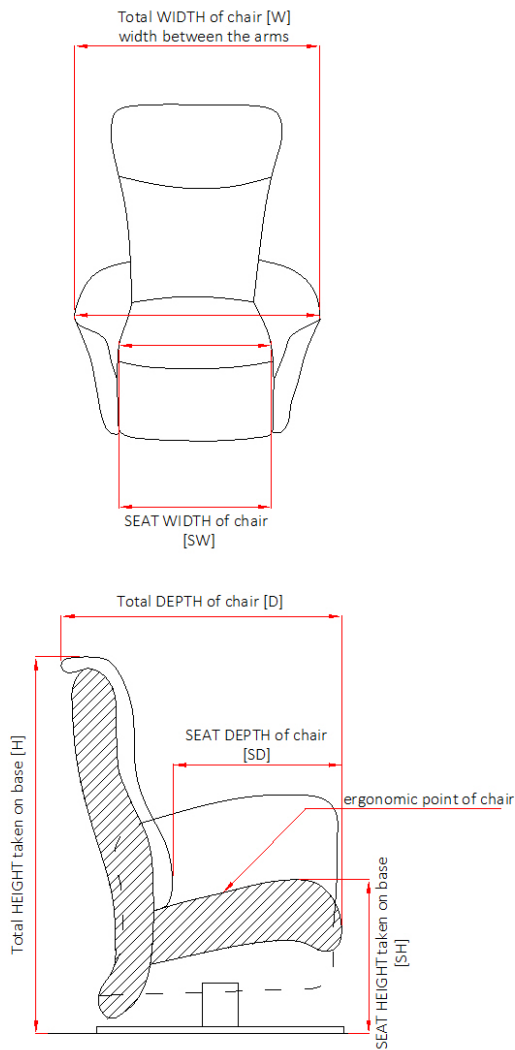

ARTICLE CARD

HJORT
KNUDSEN
DANISH DESIGN

MODEL: 1204+1104

Covers	Madras, Semianiline, Soleda, Anilux, Fabric
---------------	---

Body part	Foam	Elastic layer	
seat	HR 3532	flat spring	YES
back	VP 2542 + VP 2520	bonell spring	NO
arm	VP 2542	topline spring	NO
headrest			
footstol	VP 2542		

Frame construction materials	
solid wood	YES
chipboard	NO
fiberboard	NO
plywood	NO
steal frame	YES

Colli	1 + 1
-------	-------

Available functions	
Manual headrest Height adj.	NO
Manual headrest angle adj.	YES
Manual back angle adj.	YES
Automatic	NO
Manual	NO
Legget-E	NO
Legget-M	NO
Gas spring	NO
Slide	YES
Lift-Up	NO

MEASUREMENTS 1204:

All measurements can be different about 2-3 cm !

Composition	Width	Height	Depth	Seat depth	Seat height
	[cm]	[cm]	[cm]	[cm]	[cm]
1204	64	109	67	48	48
1104	61	45	45		

Composition	Weight netto	Weight brutto	Volume netto	Volume brutto
	[kg]	[kg]	[m ³]	[m ³]
1204	12,8	13,70	0,47	0,50
1104	4,8	5,14	0,12	0,13