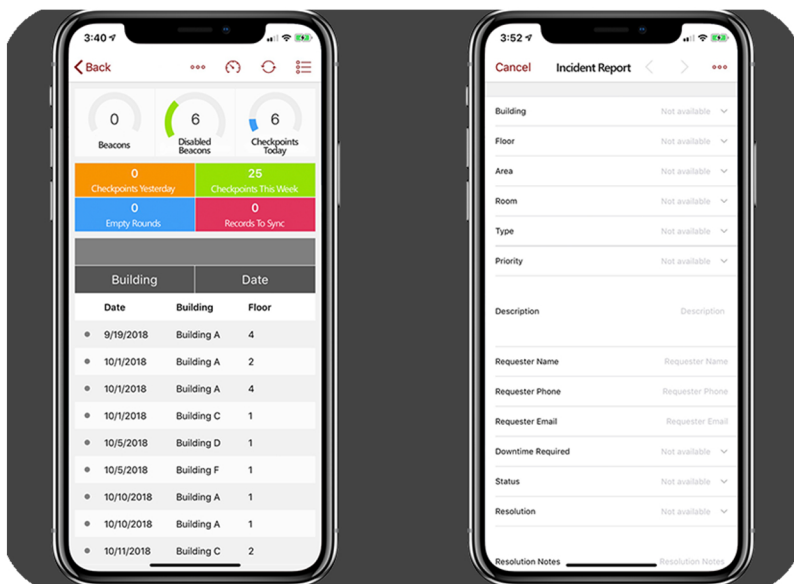

Officer Rounding

REIMAGINING FACILITY COMPLIANCE

Officer Rounding allows you to track routes and last visit times. The tool quickly and easily logs daily rounds to minimize risks.

Automate Your Officer Rounding

- ✓ Quickly log daily rounds to minimize risks
- ✓ Officer checkpoint logging
- ✓ Scan QR codes at each checkpoint during rounds