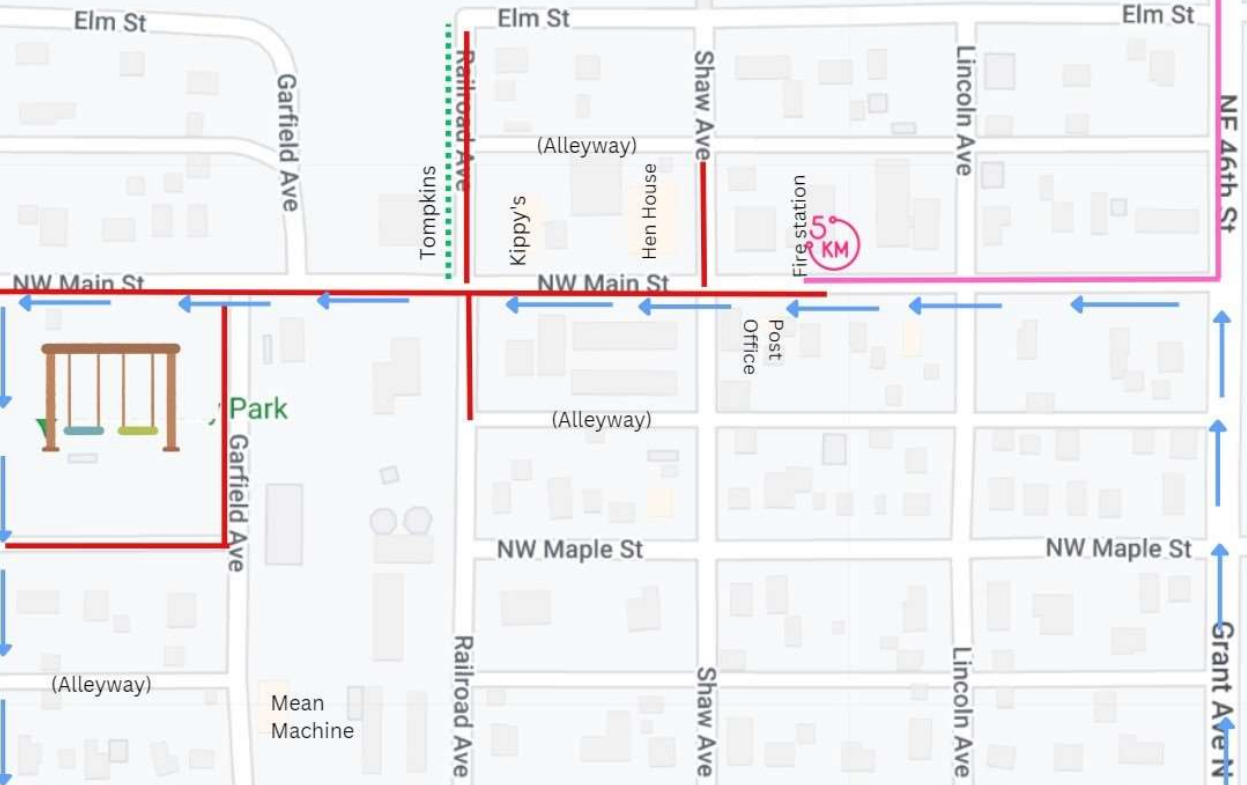

St Mary-Holy Cross Catholic Church

Closed for 5k to 13871 NE 46th St from 8am-9:30am

-  Closed road
-  Truck pullers traffic
-  Park events
-  5K Start
-  5K Route
-  Parade Start
-  Parade route
-  Truck pull

Elkhart Christian Church

NE 126th Ave