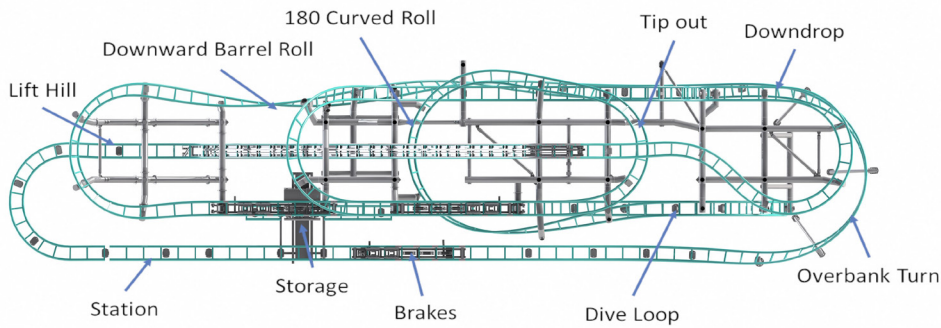

# THE SMOOTHEST TRACK IMAGINABLE

Our El Loco Coaster pushes the limits of what can be accomplished in a small footprint. These family-friendly roller coasters offer a steep first drop, barrel rolls, the smoothest track imaginable, a 45° outwardly banked turn, and a throughput of up to 960 riders per hour. The El Loco Coaster is the ultimate in capacity, footprint and style!

## GENERAL SPECS

<b>Track Length:</b>	(4-Seat): 1,386ft (442m) (8-Seat): 1,546ft (472m)
<b>Max. Height:</b>	(4-Seat): 100ft (30.5m) (8-Seat): 108ft (32.9m)
<b>Footprint:</b>	(4-Seat): 204ft x 50ft (62m x 15m) (8-Seat): 228ft x 66ft (70m x 20m)
<b>Number of Vehicles:</b>	5
<b>People Per Vehicle:</b>	4 or 8
<b>Capacity:</b>	Approx. 480-960 people per hour
<b>Ride Time:</b>	75 seconds
<b>Load/Unload Time:</b>	40 seconds
<b>Max Speed:</b>	40 mph (65km)
<b>Max G Force:</b>	4
<b>Min. Passenger Height:</b>	48 inches (1.22m)