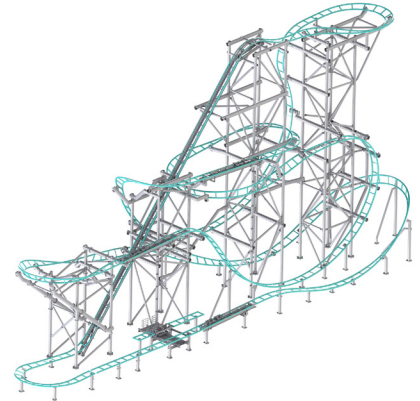

# EL LOCO COASTER

# THE SMOOTHEST TRACK IMAGINABLE

Our El Loco Coaster pushes the limits of what can be accomplished in a small footprint. These family-friendly roller coasters offer a steep first drop, barrel rolls, the smoothest track imaginable, a 45° outwardly banked turn, and a throughput of up to 960 riders per hour. The El Loco Coaster is the ultimate in capacity, footprint and style!

## GENERAL SPECS

<b>Track Length:</b>	(4-Seat): 1,386ft (442m) (8-Seat): 1,546ft (472m)
<b>Max. Height:</b>	(4-Seat): 100ft (30.5m) (8-Seat): 108ft (32.9m)
<b>Footprint:</b>	(4-Seat): 204ft x 50ft (62m x 15m) (8-Seat): 228ft x 66ft (70m x 20m)
<b>Number of Vehicles:</b>	5
<b>People Per Vehicle:</b>	4 or 8
<b>Capacity:</b>	Approx. 480-960 people per hour
<b>Ride Time:</b>	75 seconds
<b>Load/Unload Time:</b>	40 seconds
<b>Max Speed:</b>	40 mph (65km)
<b>Max G Force:</b>	4
<b>Min. Passenger Height:</b>	48 inches (1.22m)