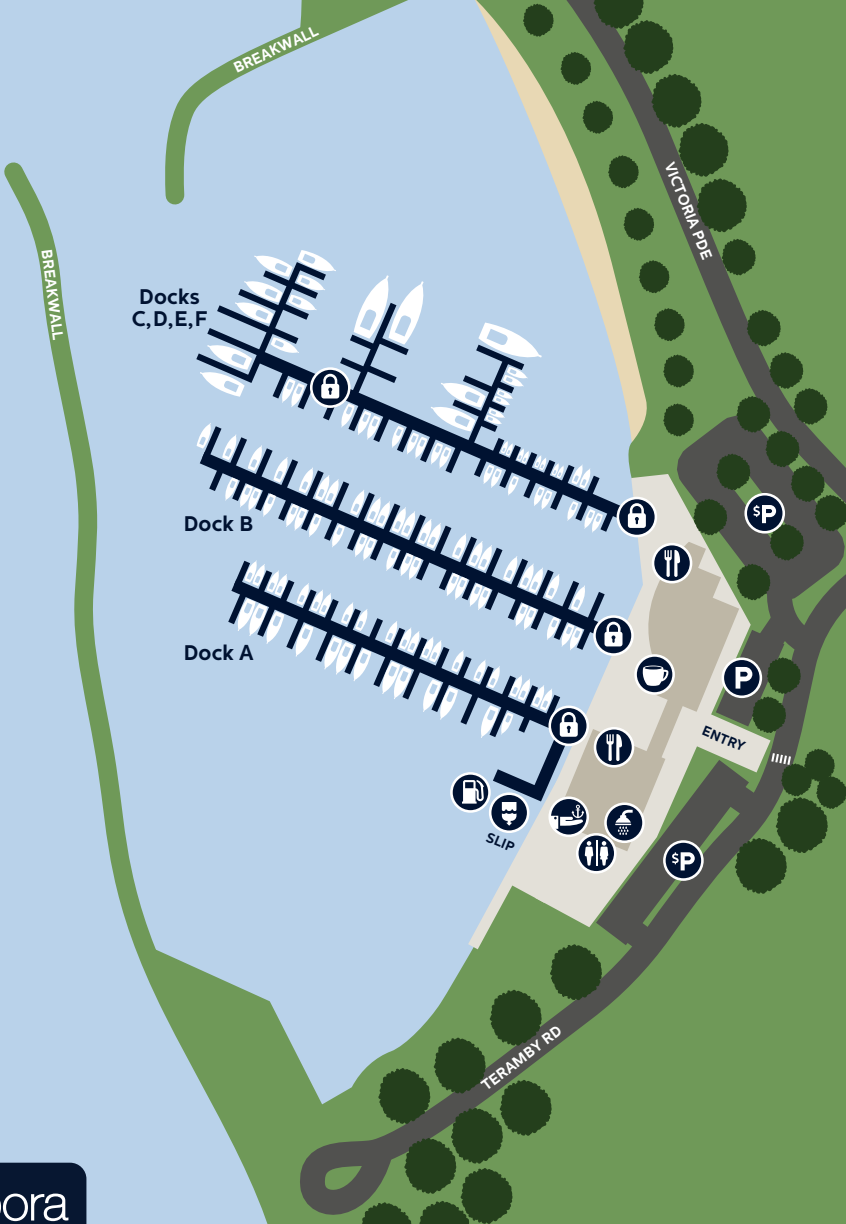

Nelson Bay

d'Albora

First level

- Concierge
- Toilet
- Shower
- Restaurants

Ground Level

- Cafes
- Secure Gate
- Waste Pump
- Fuel

- Member Parking
- Paid Parking

On street paid parking is available along Teramby Rd and Victoria Pde.