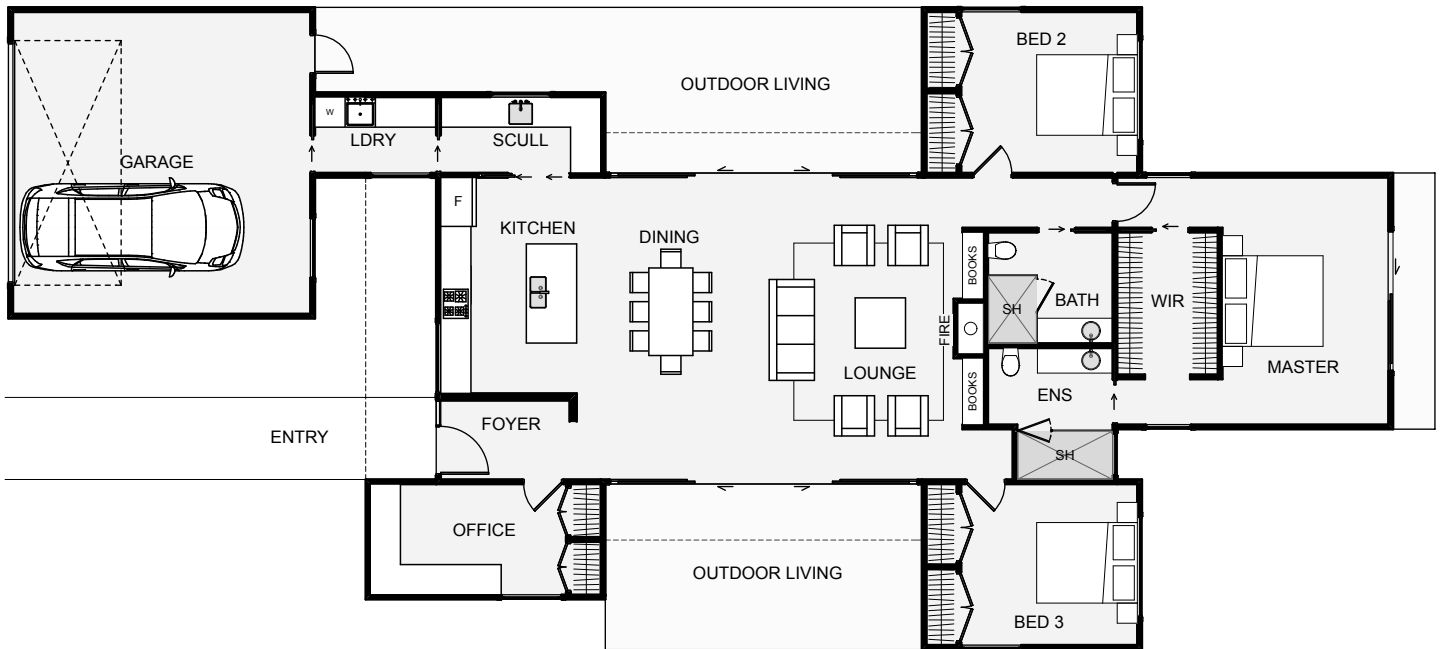

# Zeus

This home is semi symmetrical in shape, looks great with its length and includes very separate bedrooms. All bathroom plumbing is condensed in one location which keeps the pipework simple. The scullery is cleverly located as you walk in from the garage and through the laundry making grocery shopping a breeze. The living layout is simple yet effective and depending on the day, wind or time, you can pick your outdoor spot of choice which are both sheltered in design. The Zeus is a home with lots to offer.

Floor Area: 198m<sup>2</sup>

2   
 3+   
 2   
 27.5m   
 12.8m

Contact us  
**M: 021 780 223**  
**E: admin@templetonconstruction.co.nz**  
**www.templetonconstruction.co.nz**