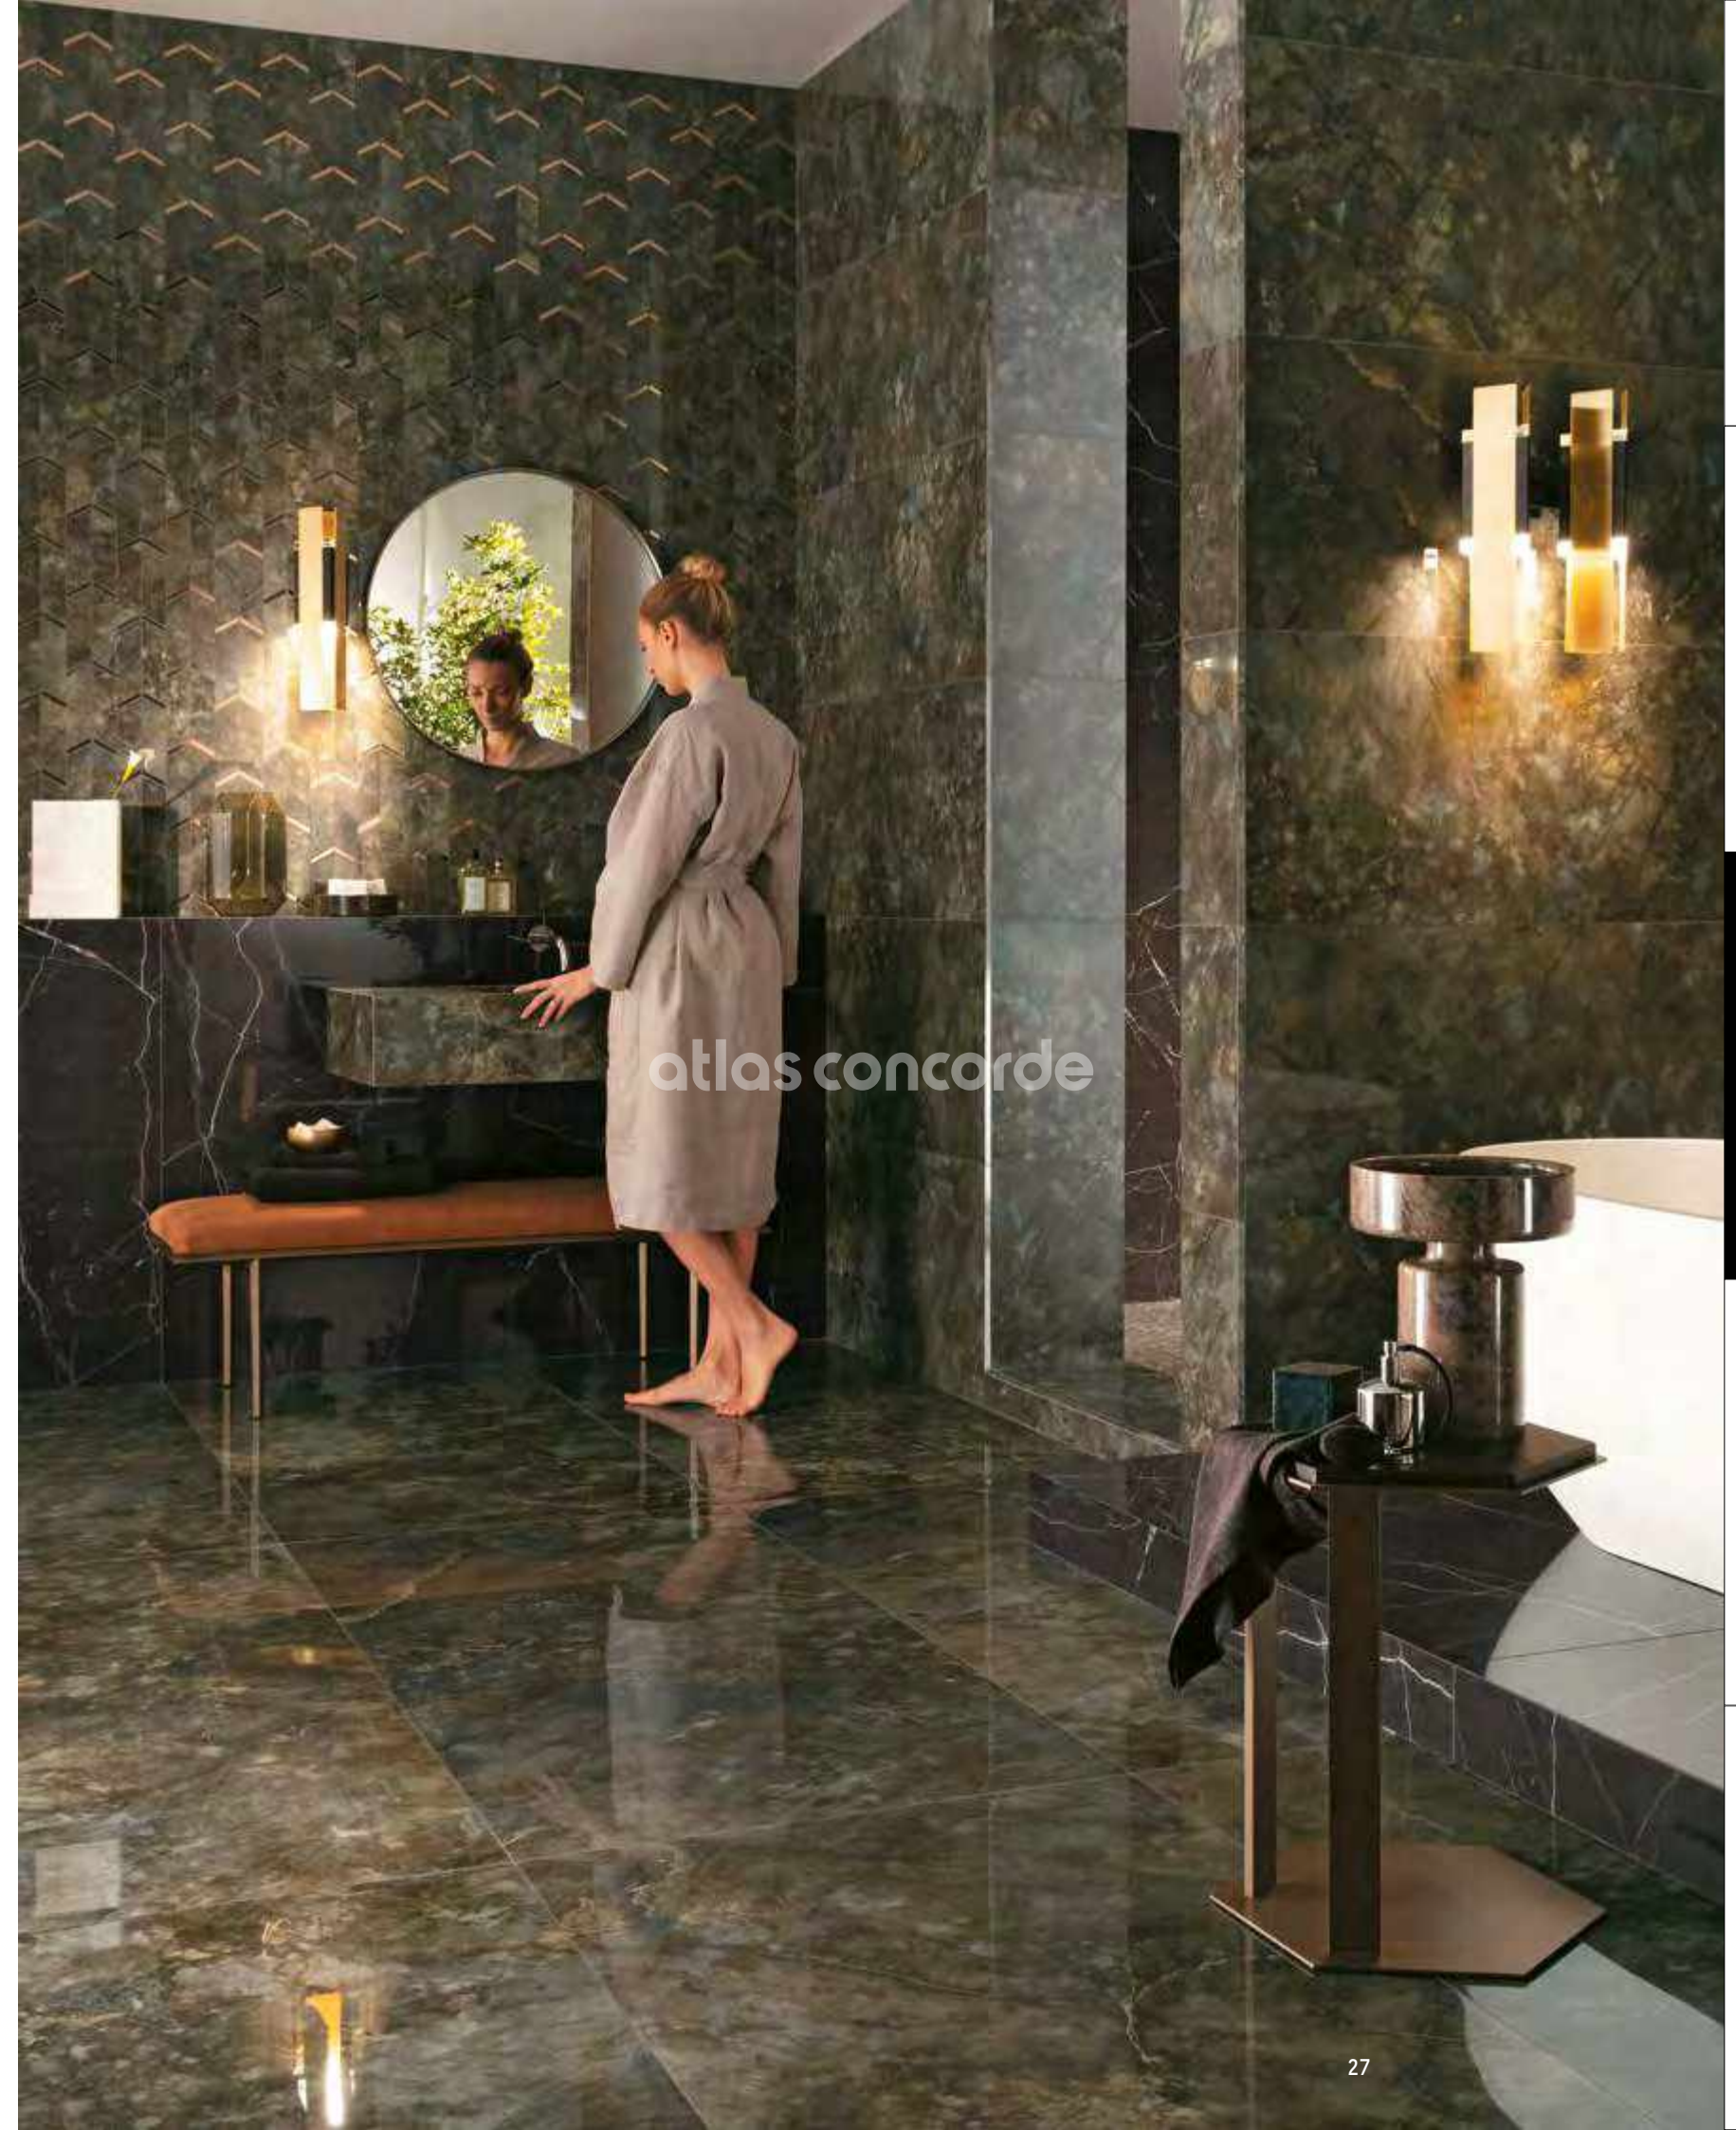

PRECIOUS TIME FOR ONESELF

HOME SPA

A bathroom that looks like a home spa. Black Atlantis covers the elements related to water, while the Brazil Green furnishes the space thanks to its intense colors rich in variegated shades.

Una sala da bagno che sembra una spa domestica. Il Black Atlantis riveste gli elementi legati all'acqua, mentre il Brazil Green arreda lo spazio grazie alla sua intensità cromatica ricca di sfumature variegata.

Une salle de bains qui semble un véritable spa domestique. Le Black Atlantis revêt les éléments liés à l'eau, tandis que le Brazil Green décore l'espace grâce à son intensité chromatique aux tons marbrés.

Ein Bad, das wie ein privates Spa wirkt. Black Atlantis kleidet die mit dem Wasser in Kontakt kommenden Elemente, und Brazil Green gestaltet den Raum mit seiner intensiven, nuancenreichen Farbkraft.

Un baño que parece un spa en casa. Black Atlantis reviste los elementos vinculados al agua, mientras que la Brazil Green decora el espacio gracias a su intensidad cromática rica en matices variados.

Ванная комната как домашний СПА-салон. Цвет Black Atlantis покрывает элементы, контактирующие с водой, Brazil Green украшает интерьер в целом своими насыщенными, отливающими разными оттенками цветами.