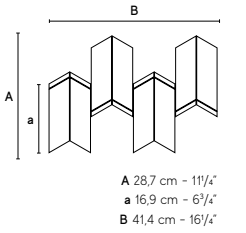

Marvel Ultramarine
Mosaico Chevron *
17x41,4 cm - 6 3/4"x16 1/8"