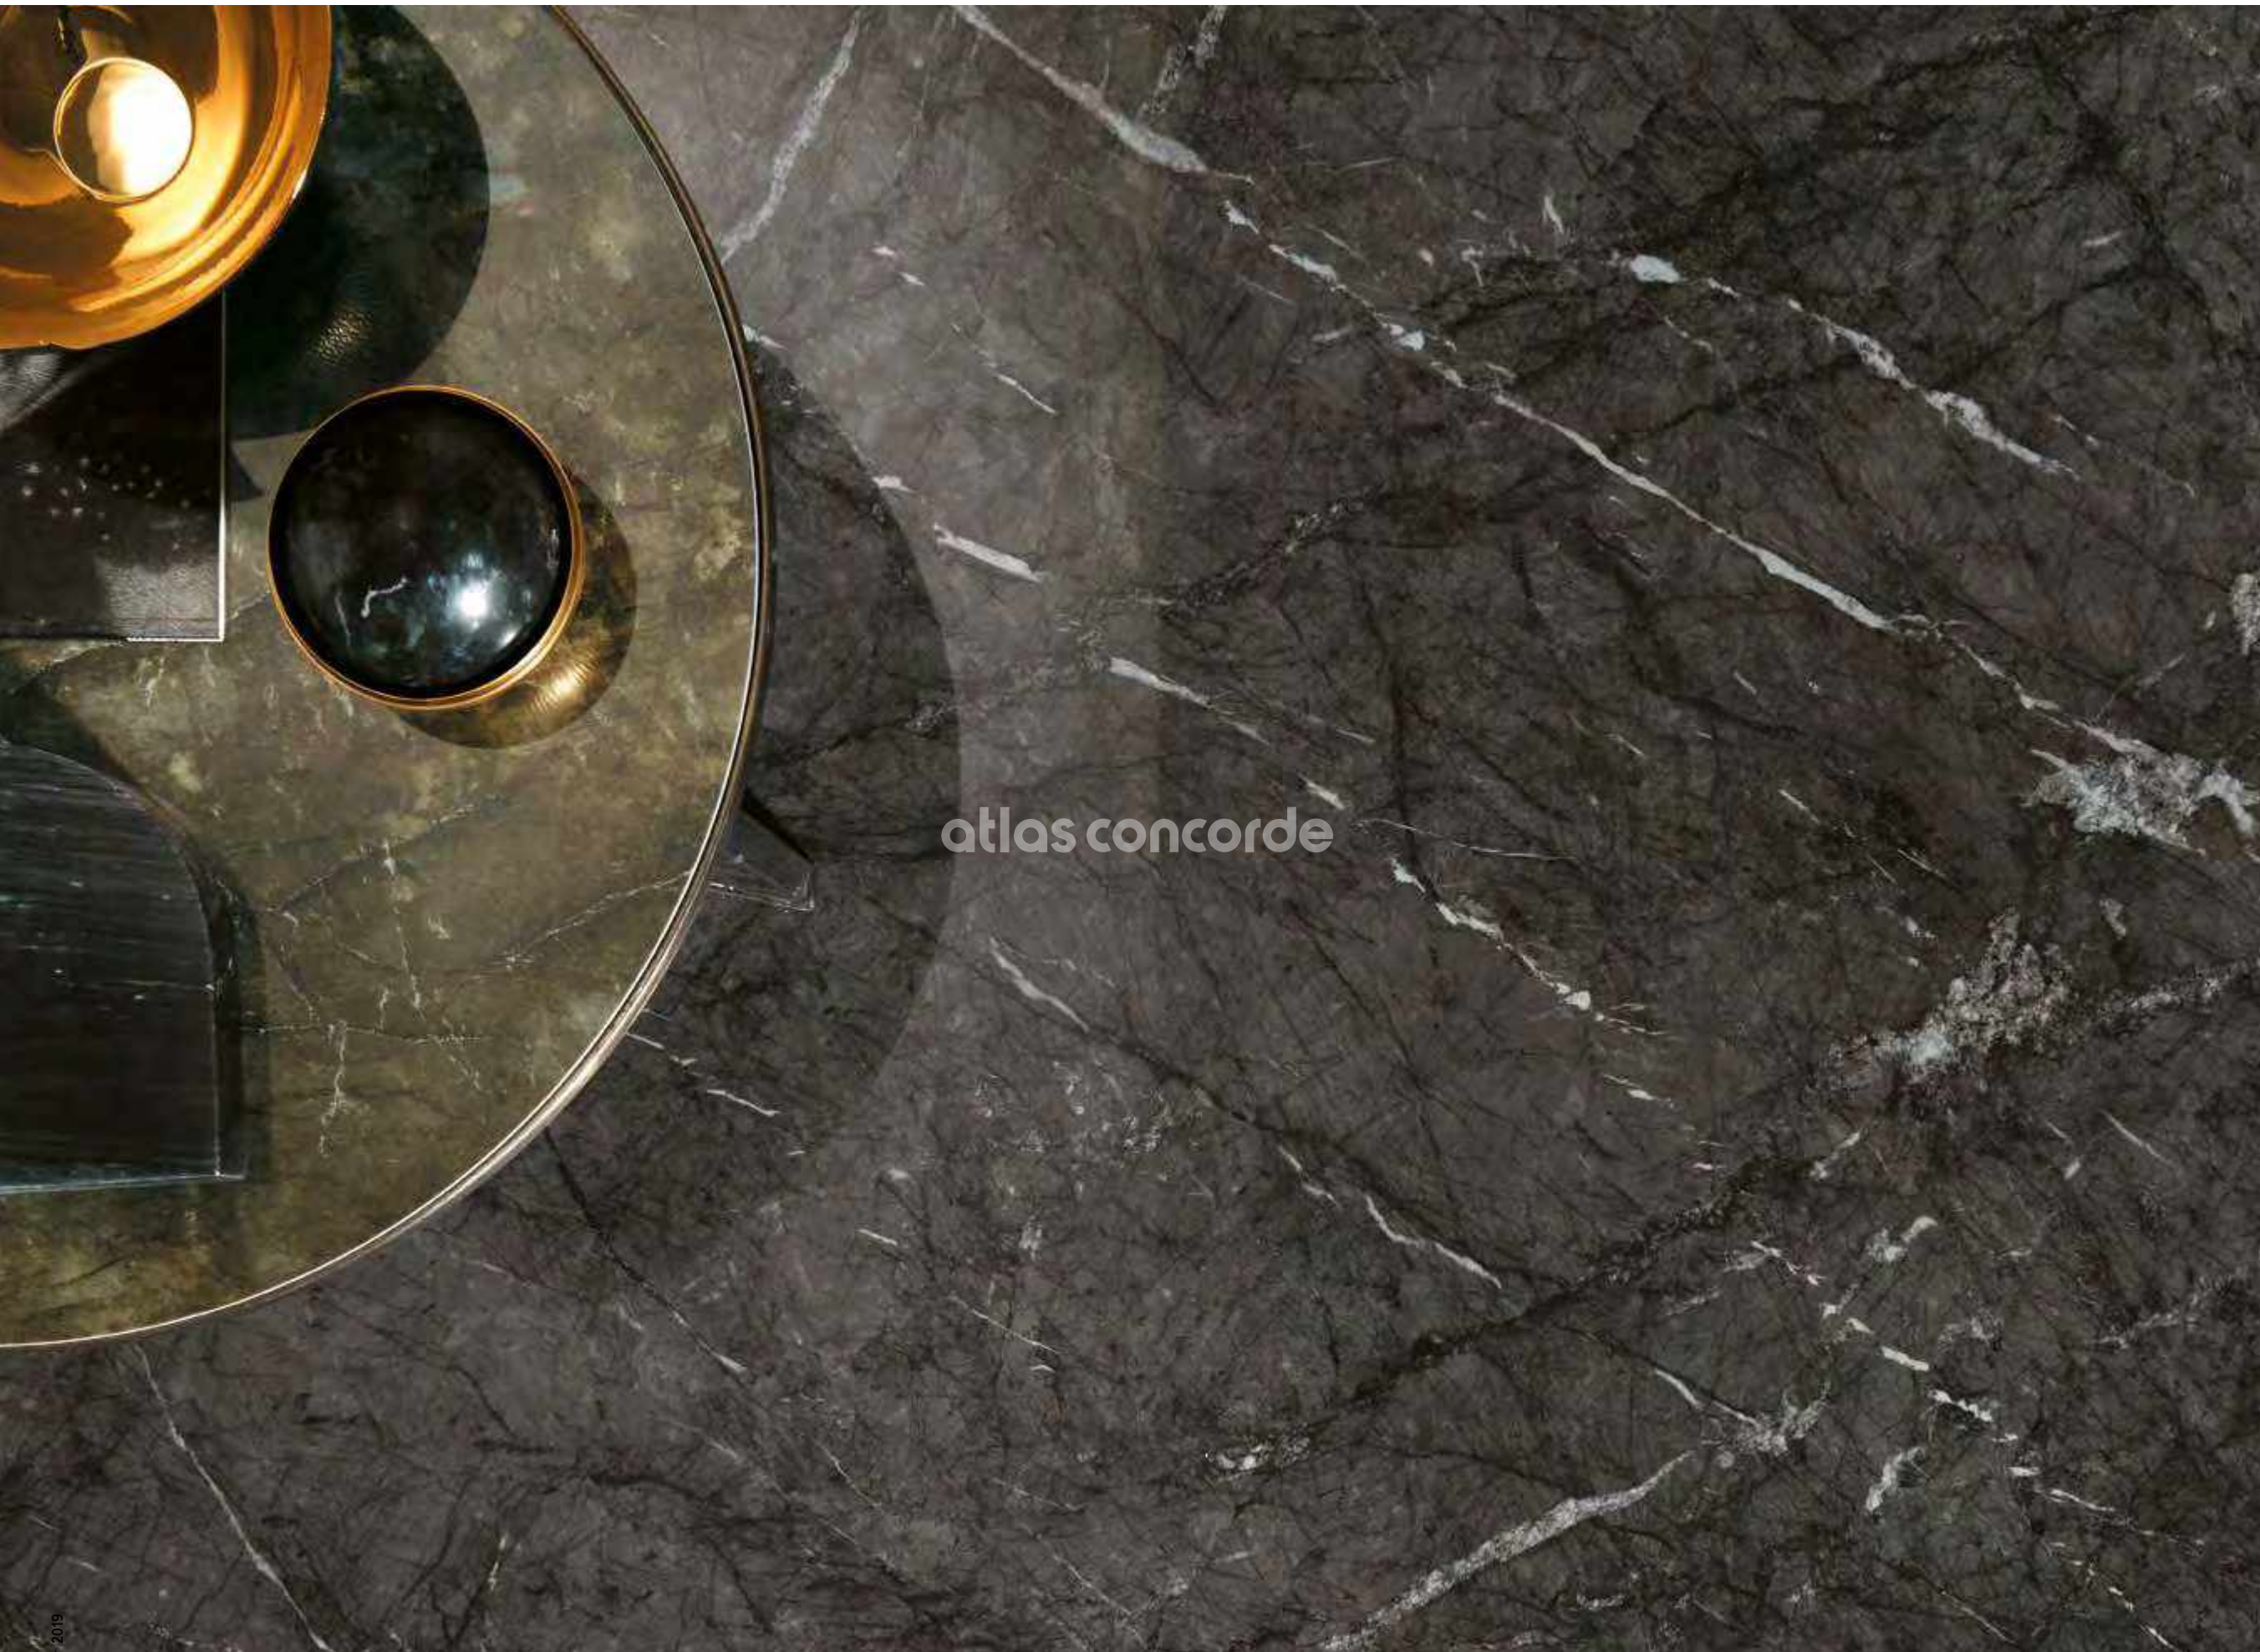

atlas concorde

GRIGIO INTENSO

IS THE PERFECT MATCH FOR:
IDEALE IN ABBINAMENTO CON:

The power of a bold color, without compromise, criss-crossed by robust veins, some white, some gray. The particular intensity of the tone increases the perception of depth and the reflection of the honed version, while the matte finish expresses the full power of the original natural material.

La forza di un colore deciso, senza compromessi, attraversato da venature robuste, ora bianche ora grigie. La particolare intensità del tono aumenta la percezione di profondità e la riflessione della versione lappata, mentre, nella finitura matt, esprime tutta la potenza della materia naturale.

La force d'un ton gris énergique, sans compromis, qui est sillonné de veinures robustes parfois blanches, parfois grises. L'intensité particulière de la tonalité en version polie accroît les reflets et la perception de la profondeur, tandis que la finition mate exprime toute la puissance de la matière naturelle.

La fuerza de un color decidido, sin concesiones, atravesado por vetas fuertes, algunas blancas, otras grises. La particular intensidad del tono aumenta la percepción de profundidad y reflexión de la versión pulida, mientras que en el acabado mate expresa toda la potencia del material natural.

Die Kraft einer satten, kompromisslosen Farbe, durchzogen von kräftigen, weißen und grauen Äderungen. Die besondere Intensität der Farbe steigert die Empfindung der Tiefe und die Reflexion der geläpften Version, während sie an der matten Oberfläche die ganze Kraft des natürlichen Materials zum Ausdruck bringt.

Сила решительного, не знающего компромиссов цвета, испещренного выразительными прожилками – то белыми, то серыми. Особая насыщенность тона увеличивает восприятие глубины и блеска лапатированного варианта поверхности, в то время как матовая поверхность отражает могучую красоту натурального материала.