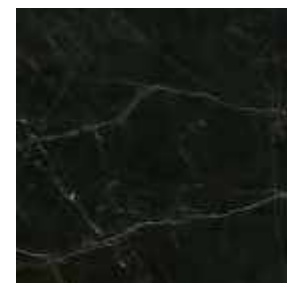

Black Atlantis
120x278 cm - 47 1/4"x109 1/2" * ± 6
120x240 cm - 47 1/4"x94 1/2" ± 9
120x120 cm - 47 1/4"x47 1/4" * ± 9
60x120 cm - 23 5/8"x47 1/4" * ± 9
75x150 cm - 29 1/2"x59" * ± 9
75x75 cm - 29 1/2"x29 1/2" * ± 9
37,5x75 cm - 14 3/4"x29 1/2" * ± 9
60x60 cm - 23 5/8"x23 5/8" * ± 9

* Available also in Matte. / Disponibile anche in Matt. / Disponible également en Matt. / Auch matt erhältlich. / También disponible en mate. / Доступна также матовая поверхность.

Marvel: Calacatta Extra, Moon Onyx, Champagne Onyx, Beige Mystery, Bronze Luxury, Grey Stone
Marvel Pro: Statuario Select, Grey Fleury, Noir St. Laurent, Crema Delicata, Travertino Alabastrino, Travertino Silver
Marvel Stone: Carrara Pure, Bianco Dolomite, Nero Marquina, Bardiglio Grey, Cream Prestige
Marvel Edge: Royal Calacatta, Imperial White, Gris Supreme, Elegant Sable, Absolute Brown, Gold Onyx, Agata Azul, Red Luxury
Marvel Gems: Terrazzo White, Terrazzo Grey, Terrazzo Pearl, Terrazzo Cream, Terrazzo Black, Terrazzo Mix Warm, Terrazzo Mix Cold, Palladiana Carrara
Marvel Dream: Bianco Fantastico, Morning Sky, Grigio Intenso, Black Atlantis, Ultramarine, Crystal Beauty, Brazil Green

For the full range see the Atlas Concorde General Catalog. / Per la gamma completa consultare il Catalogo Generale Atlas Concorde. / Retrouvez la gamme complète dans le Catalogue Général Atlas Concorde. / Die gesamte Produktpalette finden Sie im Atlas Concorde-Gesamtkatalog. / Para la gama completa, consultar el Catálogo General de Atlas Concorde. / Полную гамму см. в общем каталоге Atlas Concorde.

✂ Thickness (mm) / Spessore (mm) / Épaisseur (mm) / Stärke (mm) / Grosor (mm) / Толщина (mm)