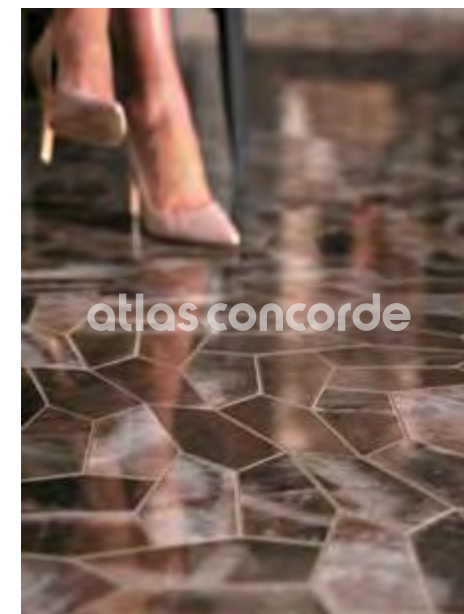

atlas concorde