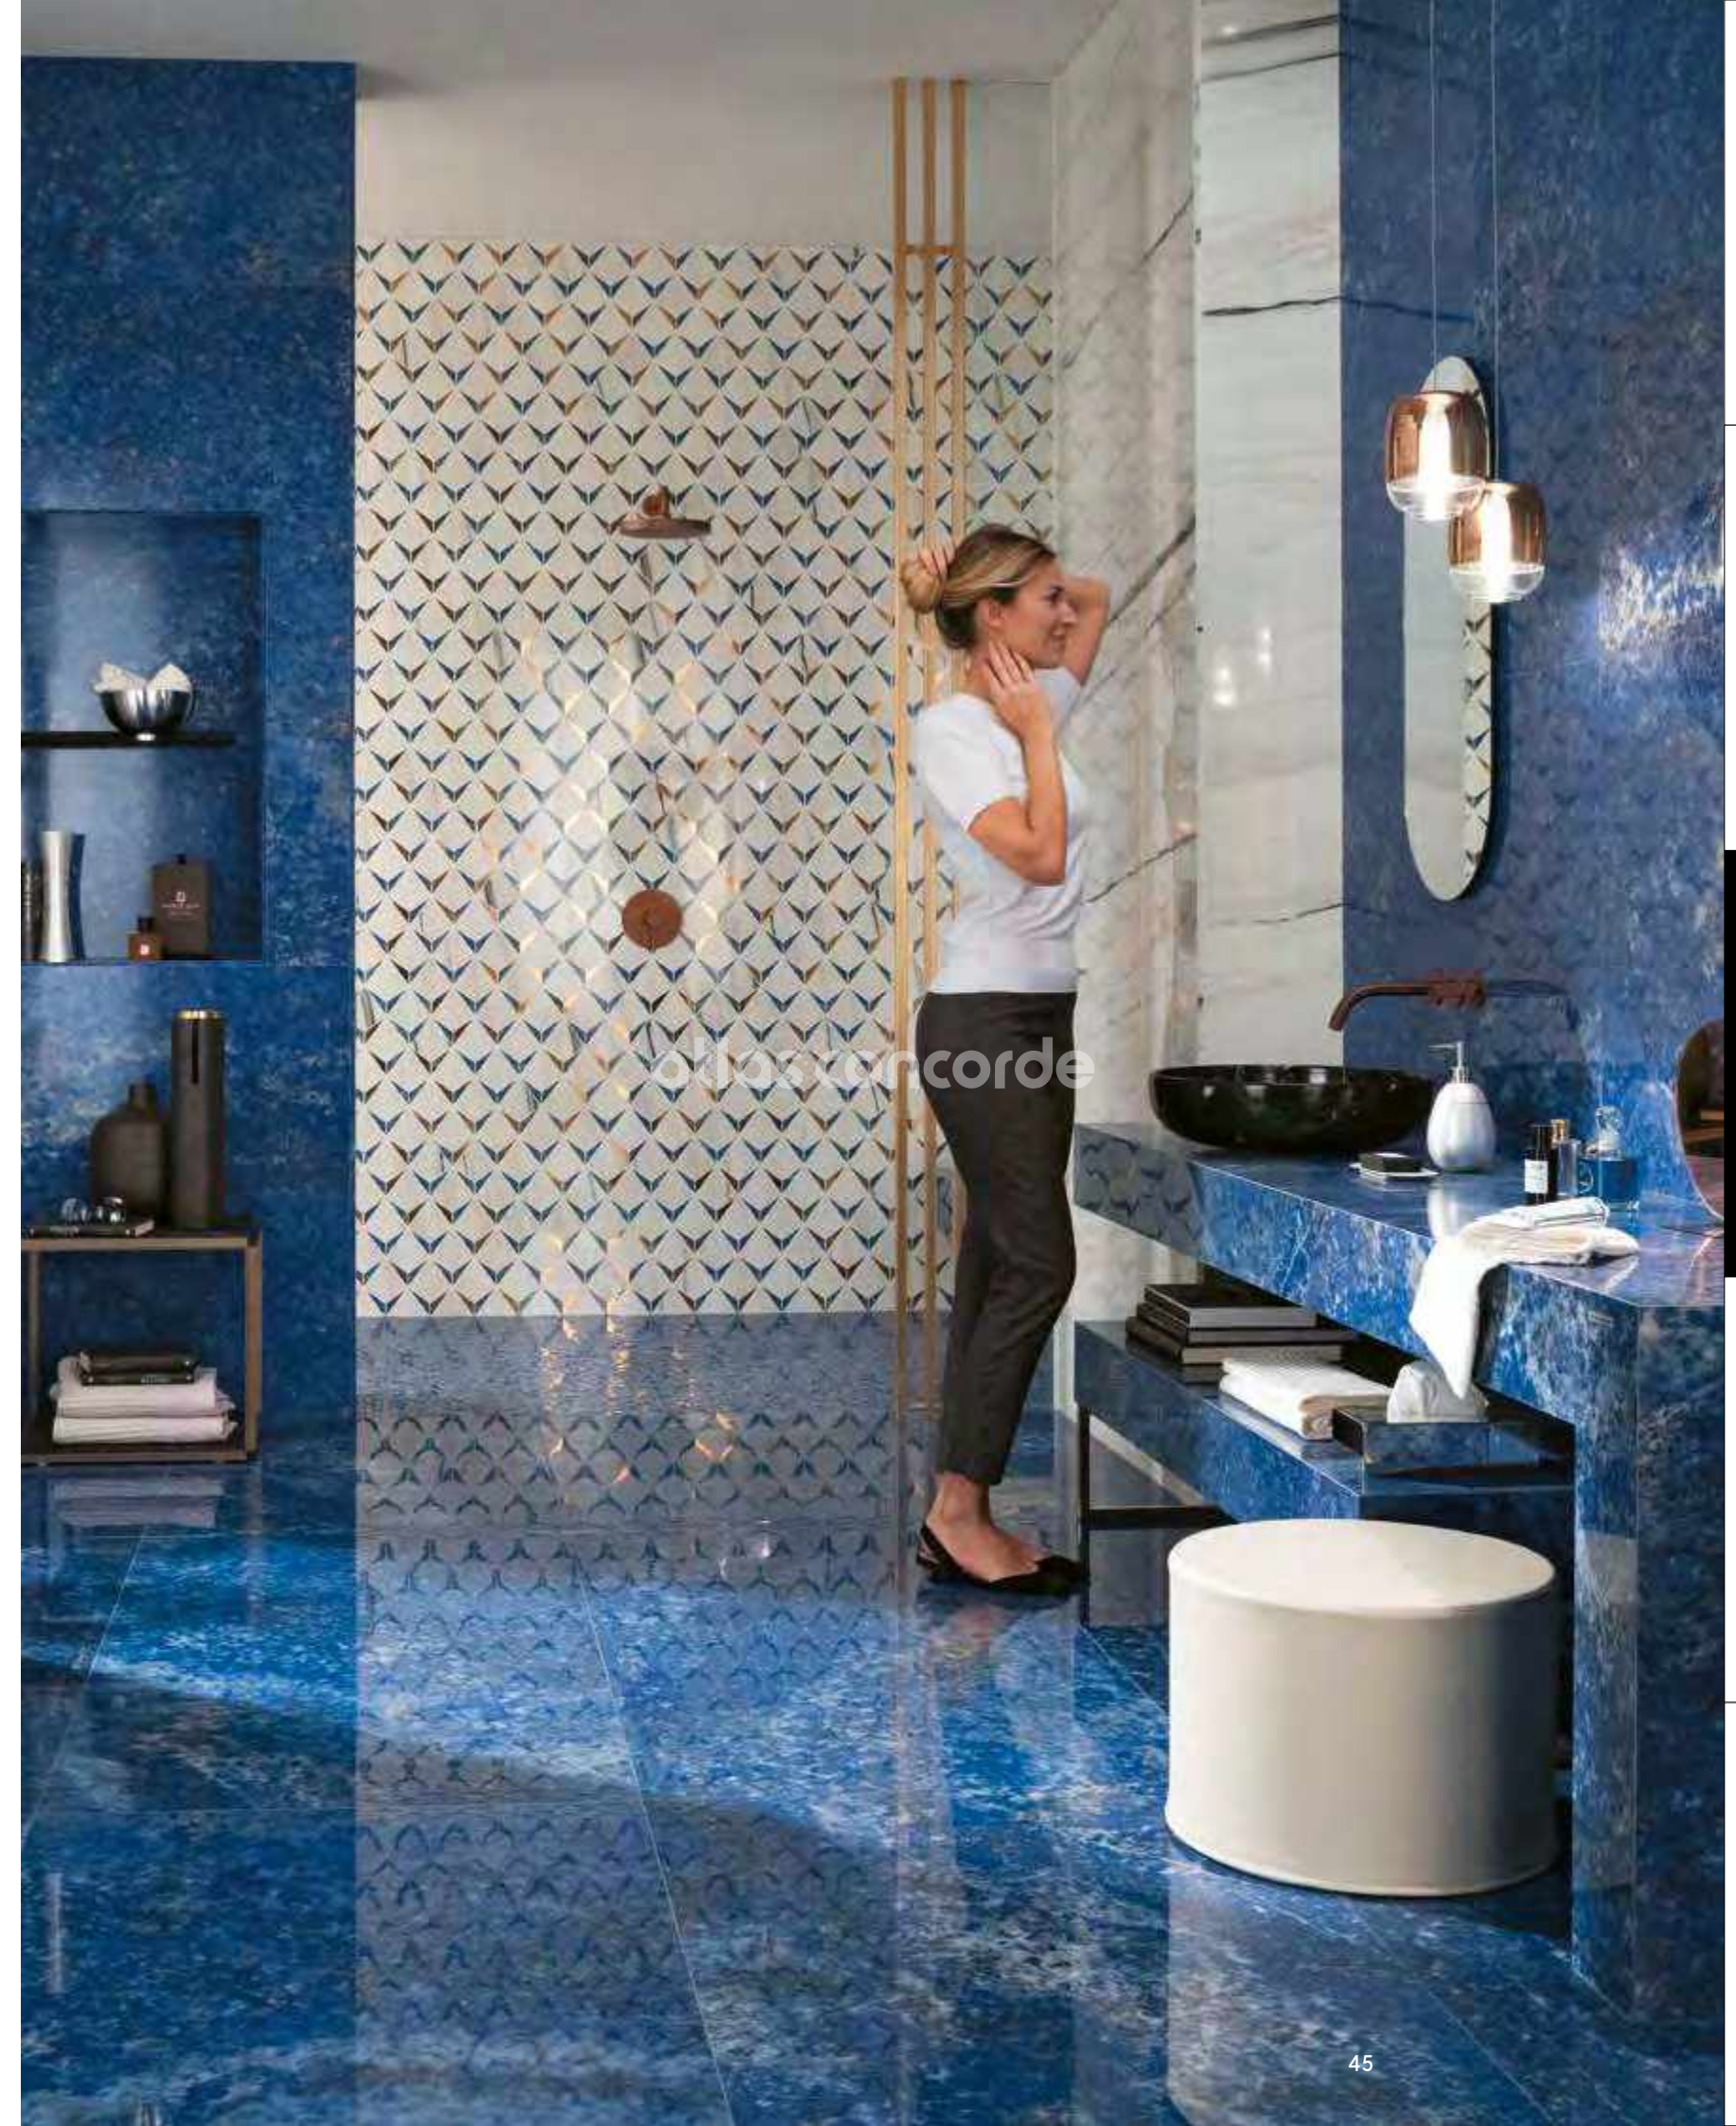

LIKE SPECTACULAR ARTWORK

RESIDENTIAL BATHROOM

An intimate environment that radiates with energy, where you can start the day in the best way possible. With its rich assortment of blue tones and golden reflections, Ultramarine transforms every space into a masterpiece of style.

Un ambiente intimo che vibra di energia, dove iniziare la giornata nel migliore dei modi. Col suo ricco assortimento di tonalità blu e di riflessi dorati, l'Ultramarine trasforma ogni spazio in un capolavoro di stile.

Un espace intime vibrant d'énergie où commencer la journée de la meilleure manière. Grâce à son riche assortiment de tonalités bleues et de reflets dorés, l'Ultramarine transforme chaque espace en un chef-d'œuvre de style.

Ein Ort zum Auftanken, und mit seiner vibrierenden Energie der perfekte Start in den Tag. Mit seiner reichen Palette aus Blautönen und Goldreflexen verwandelt Ultramarine jeden Raum in ein stilistisches Meisterwerk.

Un ambiente intimo que vibra con energía, donde comenzar el día de la mejor manera. Con su rico surtido de tonos azules y reflejos dorados, Ultramarine transforma cada espacio en una obra maestra de estilo.

Теплая обстановка, излучающая энергию, для бодрого начала дня. Своей богатой палитрой синих оттенков и золотистых отражений цвет Ultramarine превращает интерьер в стильный шедевр.

INDEX

OVERVIEW

SPACES

RANGE

TECH. SPECS