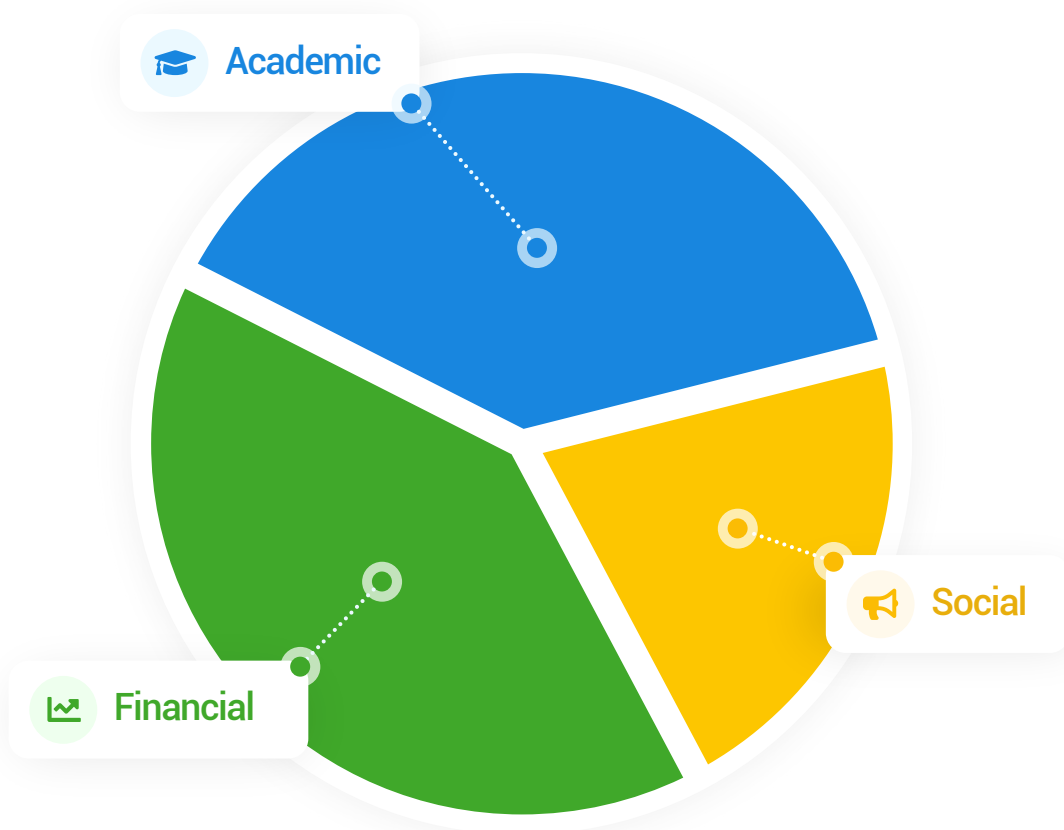

SIMPLIFY YOUR COLLEGE RESEARCH

The Fit Pie Chart Worksheet for assisting the college selection process

Finding the college that will be the most suitable for your undergraduate course is the toughest decision you make during your student life. Use this worksheet to shortlist and apply to a college that will help you thrive and achieve your goals.

THE FIT PIE CHART

This chart will help you to zero down on your options for college admission.

FACTORS UNDER EACH CATEGORY:

Highlight the factors that matter most to you. Then match them with the shortlisted colleges and see how they score for each of these parameters.