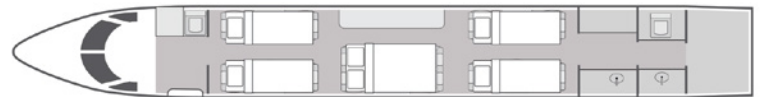

SLEEPING CONFIGURATION

Year	2001
Interior Refurbishment	2013
Range	6,400 NM
Lavatories	2
Sleeps	6
Baggage	226 ft³
Cabin H/L/W	6'2" x 45'1" x 7'4"