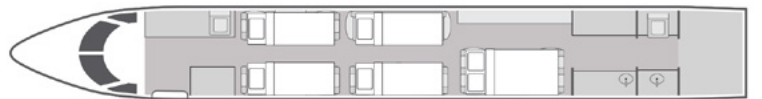

AIRCRAFT

PASSENGERS

WI-FI

✈️ | **GULFSTREAM GIV-SP** | 13 | **4G DOMESTIC** | 📶

- 13 passenger seating with forward four-place club seating, mid-cabin three-place divan opposite two-place club seating, and aft cabin four-place conference table
- 2020 refurbished interior with quilted leather seating
- Equipped with complimentary domestic 4G Wi-Fi
- Entertainment system with DVD/CD player
- Airshow with cabin monitor
- Full aft galley with oven and microwave
- Satellite phone system
- Sleeps up to 6 passengers
- Forward and aft lavatories

FLOORPLAN

SLEEPING CONFIGURATION

Year	2001
Interior Refurbishment	2020
Range	4,200 NM
Lavatories	2
Sleeps	6
Baggage	169 ft ³
Cabin H/L/W	6'2" x 45'1" x 7'4"