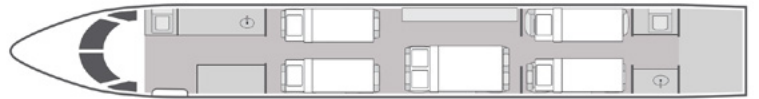

VIRTUAL CABIN TOUR

AIRCRAFT

PASSENGERS

WI-FI

GULFSTREAM G450 | 14 | 4G DOMESTIC/INTERNATIONAL |

- 2017 interior with forward 4-place club seating, mid cabin 4-place conference table, 4-place divan opposite dual club seats
- International satellite internet and complimentary high speed 4G domestic Wi-Fi
- Three monitors with DVD and Airshow
- Aft cabin converts into private stateroom
- Full-service galley with microwave, high-temperature oven, and coffee maker
- Forward crew lavatory and aft passenger lavatory
- Satellite phone

FLOORPLAN

SLEEPING CONFIGURATION

Year	2006
Interior Refurbishment	2017
Range	4,300 NM
Lavatories	2
Sleeps	6
Baggage	169 ft ³
Cabin H/L/W	6'2" x 45'1" x 7'4"