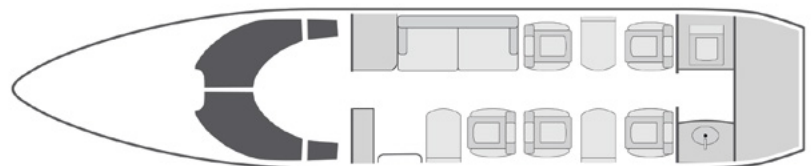

AIRCRAFT

PASSENGERS

WI-FI

 LEARJET 60	7	DOMESTIC	
--	----------	-----------------	---

- 2014 interior with 5 executive seats and forward 2-place divan
- Complimentary domestic Wi-Fi
- Cabin monitor with DVD and Airshow
- Flight phone
- MedAir emergency medical kit
- Aft belted lavatory

FLOORPLAN

Year	1993
Refurbishment	2014
Range	2,300 NM
Lavatories	1
Baggage	59 ft ³
Cabin H/L/W	5'7" x 17'7" x 5'9"