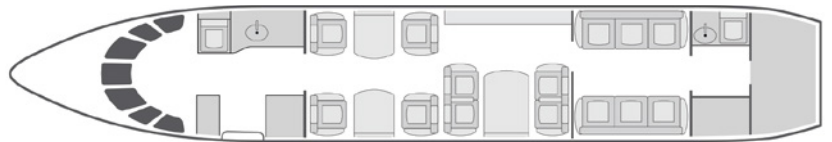

AIRCRAFT

PASSENGERS

WI-FI

FALCON 900EX EASY | 14 | DOMESTIC/INTERNATIONAL | 

- 2018 interior featuring forward 4-place club seating, mid cabin 4-place conference table, 2 aft three-place divans
- International satellite Wi-Fi, complimentary domestic Wi-Fi
- Dual 24" maonitors with DVD and Airshow
- Aft cabin converts into private stateroom
- Forward galley with oven and microwave
- Flight phone
- Forward and aft lavatories
- MedAir emergency medical kit

FLOORPLAN

SLEEPING CONFIGURATION

Year	2005
Refurbishment	2018
Range	4,500 _{NM}
Lavatories	2
Sleeps	6
Baggage	127 ft ³
Cabin H/L/W	6'2" x 32'9" x 7'7"