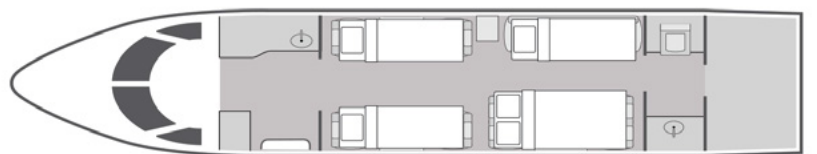

SLEEPING CONFIGURATION

Year	2010
Refurbishment	2011
Range	4,000_{NM}
Lavatories	1
Sleeps	4
Baggage	115 ft³
Cabin H/L/W	6'1" x 28'4" x 8'2"