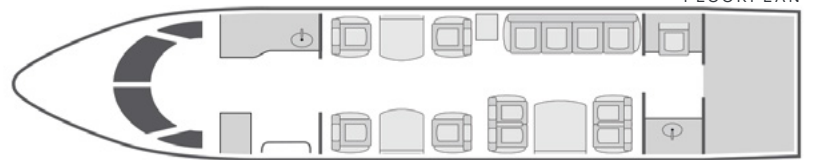

VIRTUAL CABIN TOUR 360°

AIRCRAFT

PASSENGERS

WI-FI

CHALLENGER 605	12	DOMESTIC	
-----------------------	-----------	-----------------	--

- 2011 spacious interior with 4 forward club seats, aft 4-place conference group and 4-place divan
- Complimentary domestic Wi-Fi
- Dual 20" cabin monitors with DVD and Airshow
- Forward galley with microwave and coffee maker
- Aft lavatory
- Cabin accessible baggage

FLOORPLAN

SLEEPING CONFIGURATION

Year	2010
Refurbishment	2011
Range	4,000 _{NM}
Lavatories	1
Sleeps	4
Baggage	115 ft ³
Cabin H/L/W	6'1" x 28'4" x 8'2"