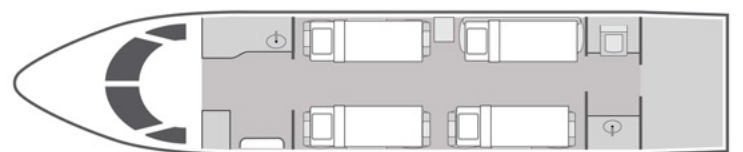

SLEEPING CONFIGURATION

Year	2014
Range	4,000_{NM}
Lavatories	1
Sleeps	4
Baggage	115 ft³
Cabin H/L/W	6'1" x 28'4" x 8'2"