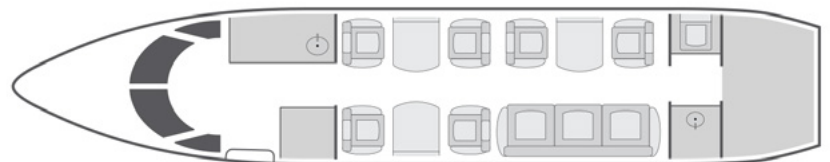

AIRCRAFT

PASSENGERS

WI-FI

✈️ | **GULFSTREAM G280** | 9 | **4G INTERNATIONAL** | 📶

- Factory-delivered 2020 aircraft with all-leather seating featuring 6 club seats and aft 3-place divan
- High speed Ka-band international Wi-Fi
- Entertainment system features dual HD cabin monitors with digital media server in addition to Apple TV and iPad
- In flight camera system
- Forward galley with oven, microwave, chilled storage & coffee maker
- Gulfstream Cabin Management System
- Wireless flight phone
- Aft lavatory

FLOORPLAN