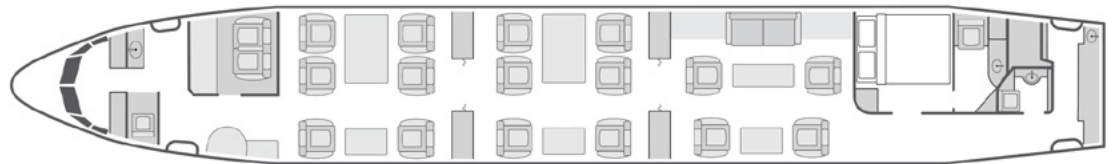

AIRCRAFT

PASSENGERS

WI-FI

✈️ | **BOEING BUSINESS JET** | 16 | 4G DOMESTIC | 📶

FLOORPLAN

- Spacious 16 passenger interior with full custom 2019 interior three zone VIP layout with private aft stateroom en suite lavatory
- Complimentary domestic high-speed 4G Wi-Fi with Gogo Talk & Text
- Skyflix™ entertainment system with iPads featuring more than 500 movie titles
- Gogo Vision streaming movie service
- Sleeping arrangements for up to 7 passengers in 5 beds
- Satellite phone service
- Dual forward and aft full-service galleys with microwave ovens, high-temperature convection ovens, and coffeemakers
- Enclosed forward crew rest
- Dual conference areas
- Extended range fuel tanks

Year	1999
Interior Refurbishment	2019
Range	6,200 NM
Lavatories	3
Sleeps	7
Baggage	525 ft <sup>3</sup>
Cabin H/L/W	7'0" x 79'3" x 10'6"

Aft Lounge

Mid Cabin

En Suite

Aft Lounge

Forward Cabin

Sleeping accommodations for up to 7 passengers in 5 beds