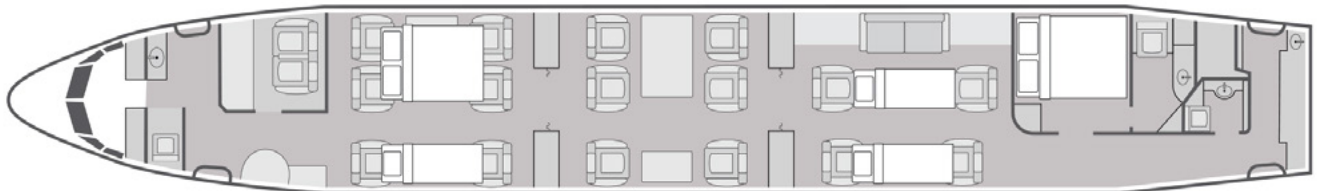

AIRCRAFT

PASSENGERS

WI-FI

✈️ | **BOEING BUSINESS JET** | 16 | 4G DOMESTIC | 📶

FLOORPLAN

- Spacious 16 passenger interior with full custom 2019 interior three zone VIP layout with private aft stateroom en suite lavatory
- Complimentary domestic high-speed 4G Wi-Fi with Gogo Talk & Text
- Skyflix™ entertainment system with iPads featuring more than 500 movie titles
- Gogo Vision streaming movie service
- Sleeping arrangements for up to 7 passengers in 5 beds
- Satellite phone service
- Dual forward and aft full-service galleys with microwave ovens, high-temperature convection ovens, and coffeemakers
- Enclosed forward crew rest
- Dual conference areas
- Extended range fuel tanks

Year	1999
Interior Refurbishment	2019
Range	6,200 NM
Lavatories	3
Sleeps	7
Baggage	525 ft <sup>3</sup>
Cabin H/L/W	7'0" x 79'3" x 10'6"

Aft Lounge

Mid Cabin

En Suite

Aft Lounge

Forward Cabin

Sleeping accommodations for up to 7 passengers in 5 beds