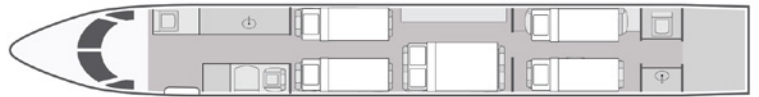

SLEEPING CONFIGURATION

Year	2012
Interior Range	6,750 NM
Lavatories	2
Sleeps	6
Baggage	226 ft³
Cabin H/L/W	6'2" x 43'11" x 7'4"