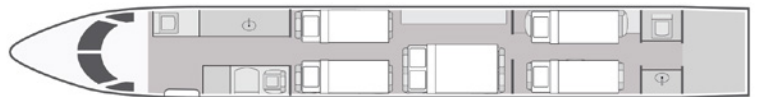

VIRTUAL CABIN TOUR 360

AIRCRAFT

PASSENGERS

WI-FI

**GULFSTREAM G550**
| 16
| 4G INTERNATIONAL

- Spacious interior features: forward 4-place club, mid cabin 4-place conference group, and aft dual facing 4-place divans convertible into a private stateroom
- Comprehensive custom interior and exterior refurbishment in 2018
- High speed JetWave international 4G Wi-Fi
- Blu-ray, DVD, and Airshow in-flight entertainment with cabin sound system
- Electronic window shades throughout the cabin with LED lighting
- Forward crew area for extended range operations

FLOORPLAN

SLEEPING CONFIGURATION

Year	2004
Interior Refurbishment	2018
Interior Range	6,750 NM
Lavatories	2
Sleeps	6
Baggage	226 ft <sup>3</sup>
Cabin H/L/W	6'2" x 43'11" x 7'4"