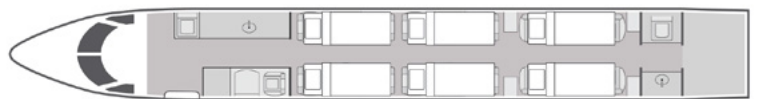

VIRTUAL CABIN TOUR 360°

AIRCRAFT

PASSENGERS

WI-FI

<b>GULFSTREAM G550</b>	<b>16</b>	<b>DOMESTIC/INTERNATIONAL</b>	
------------------------	-----------	-------------------------------	--

- Spacious 16-passenger full custom interior with LED cabin lighting
- Forward 4-place club seating, mid-cabin 4-place club seating, dual aft 4-place divans
- Domestic and international Wi-Fi connectivity
- Entertainment system featuring dual HD cabin monitors with Airshow 4000, Blu-Ray/DVD players, Apple TV connectivity, Gogo Vision streaming movies, & flight-view camera system
- Full-service forward galley with microwave oven, digital high-temp convection oven, wine storage, and coffee maker
- Satellite phone service and Gogo Text & Talk
- Forward crew rest area
- Dual forward and aft lavatories

FLOORPLAN

SLEEPING CONFIGURATION

Year	2005
Interior Refurbishment	2018
Interior Range	6,750 NM
Lavatories	2
Sleeps	6
Baggage	226 ft <sup>3</sup>
Cabin H/L/W	6'2" x 43'11" x 7'4"