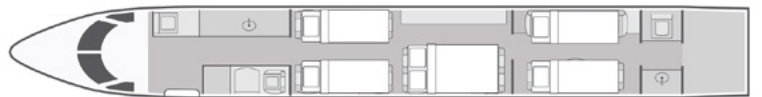

AIRCRAFT

PASSENGERS

WI-FI

GULFSTREAM G550
| 14
| DOMESTIC/INTERNATIONAL

- Lavish 14-passenger executive configuration equipped with a certified crew rest area
- Cabin features: forward 4-place captain's chairs, mid cabin, 4-place conference group, aft cabin 4-place divan opposite 2-place captain's chairs with soft curtain cabin divider
- Factory delivered 2014 aircraft with a custom 2015 interior
- Equipped with complimentary domestic Wi-Fi and international data with associated fees
- Surround sound entertainment system
- Dual lavatories
- Full service forward galley

FLOORPLAN

SLEEPING CONFIGURATION

Year	2014
Interior Refurbishment	2015
Interior Range	6,750 NM
Lavatories	2
Sleeps	6
Baggage	226 ft ³
Cabin H/L/W	6'2" x 43'11" x 7'4"