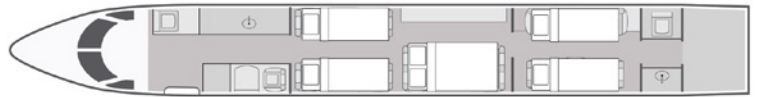

VIRTUAL CABIN TOUR 360°

AIRCRAFT

PASSENGERS

WI-FI

	GULFSTREAM G550	14	DOMESTIC/INTERNATIONAL	
--	------------------------	-----------	-------------------------------	--

- Spacious interior features: forward 4-place club, mid cabin 4-place conference group, and aft 2-place club opposite 4-place divan
- Complimentary domestic Wi-Fi
- International satellite internet available
- LCD monitors, Blu-ray, DVD, and Airshow in-light entertainment systems
- Electronic window shades throughout the cabin with LED lighting
- Full-service forward galley with oven, microwave, coffeemaker and espresso machine
- Aft cabin converts into private stateroom
- Enclosed forward crew area

FLOORPLAN

SLEEPING CONFIGURATION

Year	2007
Interior Range	6,750 NM
Lavatories	2
Sleeps	6
Baggage	226 ft ³
Cabin H/L/W	6'2" x 43'11" x 7'4"