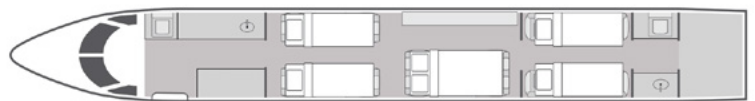

SLEEPING CONFIGURATION

Year	2009
Interior Refurbishment	2017
Range	4,300 NM
Lavatories	2
Sleeps	6
Baggage	169 ft³
Cabin H/L/W	6'2" x 45'1" x 7'4"