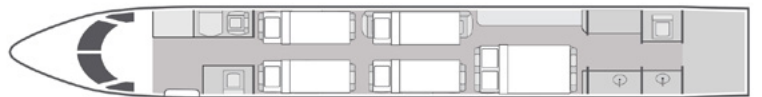

SLEEPING CONFIGURATION

Year	2009
Range	4,300 NM
Lavatories	2
Sleeps	6
Baggage	169 ft³
Cabin H/L/W	6'2" x 45'1" x 7'4"