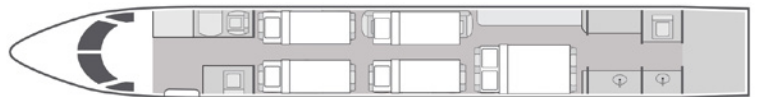

SLEEPING CONFIGURATION

Year	2001
Interior Refurbishment	2019
Range	6,400 NM
Lavatories	2
Sleeps	6
Baggage	226 ft³
Cabin H/L/W	6'2" x 43'1" x 7'2"