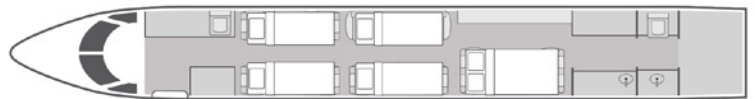

AIRCRAFT

PASSENGERS

WI-FI

GULFSTREAM G400
| 13
| 4G DOMESTIC

- Forward four-place club seating, mid-cabin three-place divan opposite two-place club seating, and aft cabin four-place conference table
- 2016 interior with all-leather seating for 13 passengers
- Equipped with complimentary domestic 4G Wi-Fi with Gogo Vision streaming video
- Entertainment system with DVD/CD player
- Satellite phone system
- Airshow with individual and cabin monitor
- Full aft galley with oven and microwave
- Sleeps up to 6 passengers
- Forward and aft lavatories

FLOORPLAN

SLEEPING CONFIGURATION

Year	2004
Interior Refurbishment	2016
Range	4,200 NM
Lavatories	2
Sleeps	6
Baggage	169 ft ³
Cabin H/L/W	6'2" x 45'1" x 7'4"