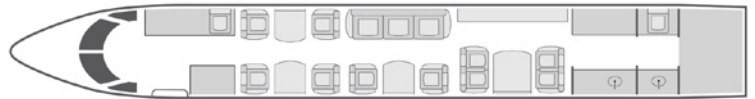

AIRCRAFT

PASSENGERS

WI-FI

GULFSTREAM G400
| 13
| 4G DOMESTIC

- Forward four-place club seating, mid-cabin three-place divan opposite two-place club seating, and aft cabin four-place conference table
- 2016 interior with all-leather seating for 13 passengers
- Equipped with complimentary domestic 4G Wi-Fi with Gogo Vision streaming video
- Entertainment system with DVD/CD player
- Satellite phone system
- Airshow with individual and cabin monitor
- Full aft galley with oven and microwave
- Sleeps up to 6 passengers
- Forward and aft lavatories

FLOORPLAN