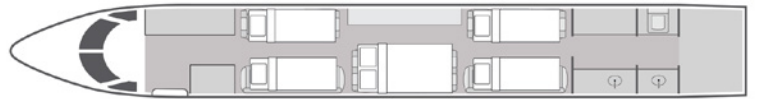

VIRTUAL CABIN TOUR 360°

AIRCRAFT

PASSENGERS

WI-FI

GULFSTREAM GIV	16	DOMESTIC	
-----------------------	-----------	-----------------	--

- 16 passenger configuration with dual four place divans opposing two place club seating both forward and aft with mid cabin four place conference group
- Interior refurbished in 2019
- Equipped with complimentary domestic Wi-Fi
- Aft galley with microwave & high-temp oven
- In-flight entertainment system includes: Airshow, Sony DVD player, CD player, and dual cabin monitors
- Satcom phone system and cabin AC power outlets
- Aircraft can sleep up to 6 passengers
- Fully enclosed private aft lavatory

FLOORPLAN

SLEEPING CONFIGURATION

Year	1992
Interior Refurbishment	2019
Range	4,200 NM
Lavatories	1
Sleeps	6
Baggage	169 ft ³
Cabin H/L/W	6'2" x 45'1" x 7'4"