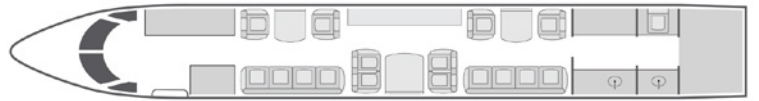

GULFSTREAM GIV	16	DOMESTIC	

- 16 passenger configuration with dual four place divans opposing two place club seating both forward and aft with mid cabin four place conference group
- Interior refurbished in 2019
- Equipped with complimentary domestic Wi-Fi
- Aft galley with microwave & high-temp oven
- In-flight entertainment system includes: Airshow, Sony DVD player, CD player, and dual cabin monitors
- Satcom phone system and cabin AC power outlets
- Aircraft can sleep up to 6 passengers
- Fully enclosed private aft lavatory

FLOORPLAN