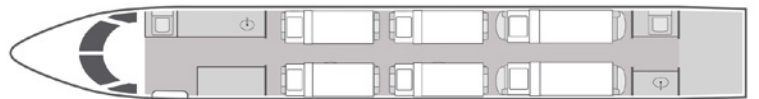

SLEEPING CONFIGURATION

Year	1989
Interior Refurbishment	2014
Range	4,200 NM
Lavatories	2
Sleeps	6
Baggage	169 ft³
Cabin H/L/W	6'2" x 45'1" x 7'4"