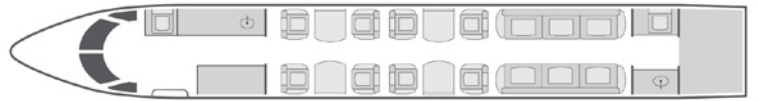

GULFSTREAM GIV	14	DOMESTIC	

- 14 passenger executive seating configuration featuring dual four place club seating forward and mid cabin
- Modern 2014 fully refurbished exterior and interior
- Equipped with complimentary domestic Wi-Fi
- Entertainment system features widescreen monitors and Apple TV connectivity
- Forward and aft lavatories
- Aft equipped with dual three place divans
- Fully equipped forward galley
- Aircraft can sleep up to 6 passengers

FLOORPLAN