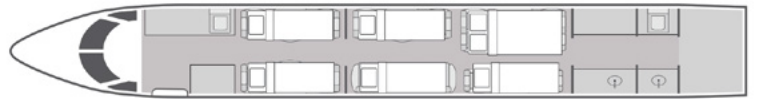

VIRTUAL CABIN TOUR 

AIRCRAFT

PASSENGERS

WI-FI

GULFSTREAM GIV-SP | 15 | 4G DOMESTIC | 

- 15 passenger seating configuration with forward four-place club seating, mid cabin divan opposite dual club seating, and aft cabin four-place conference table convertible opposite dual club seats
- Cabin features a 2020 partially refurbished interior
- Equipped with complimentary high speed 4G domestic Wi-Fi
- Video entertainment system with DVD/CD player
- Sleeps up to 7 passengers
- Forward galley with oven and microwave

FLOORPLAN

SLEEPING CONFIGURATION

Year	1997
Interior Refurbishment	2020
Range	4,200 NM
Lavatories	2
Sleeps	7
Baggage	169 ft ³
Cabin H/L/W	6'2" x 45'1" x 7'4"