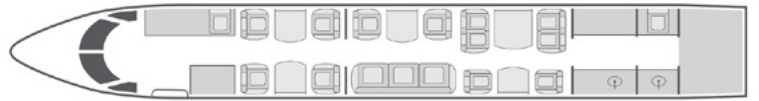

GULFSTREAM GIV-SP | 15 | 4G DOMESTIC |

- 15 passenger seating configuration with forward four-place club seating, mid cabin divan opposite dual club seating, and aft cabin four-place conference table convertible opposite dual club seats
- Cabin features a 2020 partially refurbished interior
- Equipped with complimentary high speed 4G domestic Wi-Fi
- Video entertainment system with DVD/CD player
- Sleeps up to 7 passengers
- Forward galley with oven and microwave

FLOORPLAN