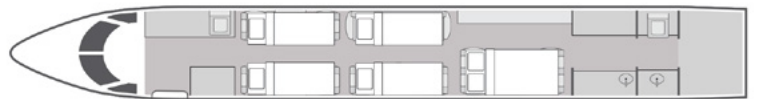

AIRCRAFT

PASSENGERS

WI-FI

✈️ | **GULFSTREAM GIV-SP** | 13 | **DOMESTIC** | 📶

- Comfortable 13 passenger executive seating configuration
- Entertainment system with DVD/CD player and personal controls
- Airshow with multiple bulkhead monitors
- Satellite phone system
- Berths up to 6 passengers
- Equipped with complimentary domestic Wi-Fi
- 2 fully enclosed private lavatories
- Full aft galley with oven and microwave

FLOORPLAN

SLEEPING CONFIGURATION

Year	2001
Interior Refurbishment	2011
Range	4,200 NM
Lavatories	2
Sleeps	5
Baggage	169 ft ³
Cabin H/L/W	6'2" x 45'1" x 7'3"