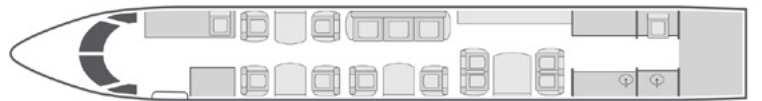

AIRCRAFT

PASSENGERS

WI-FI

**✈ | GULFSTREAM GIV-SP | 13 | INTERNATIONAL/4G DOMESTIC | 📶**

- Spacious 13-passenger configuration features: forward four-place club, mid-cabin three-place divan, and aft four-place conference group
- Complimentary domestic L5 high speed Wi-Fi with international data available
- Entertainment system featuring dual CD/DVD players, full speakers with equalizer, 13" side monitor, and video monitors at individual seats
- Full-service aft galley with conventional oven, microwave oven, and dual coffeemakers

FLOORPLAN

SLEEPING CONFIGURATION

Year	1999
Interior Refurbishment	2015
Range	4,200 NM
Lavatories	2
Sleeps	6
Baggage	169 ft <sup>3</sup>
Cabin H/L/W	6'2" x 45'1" x 7'4"