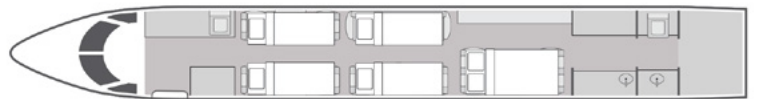

AIRCRAFT

PASSENGERS

WI-FI

**✈ | GULFSTREAM GIV-SP | 13 | INTERNATIONAL/4G DOMESTIC | 📶**

- Spacious 13-passenger configuration features: forward four-place club, mid-cabin three-place divan, and aft four-place conference group
- Complimentary domestic L5 high speed Wi-Fi with international data available
- Entertainment system featuring dual CD/DVD players, full speakers with equalizer, 13" side monitor, and video monitors at individual seats
- Full-service aft galley with conventional oven, microwave oven, and dual coffeemakers

FLOORPLAN

SLEEPING CONFIGURATION

Year	1999
Interior Refurbishment	2015
Range	4,200 NM
Lavatories	2
Sleeps	6
Baggage	169 ft <sup>3</sup>
Cabin H/L/W	6'2" x 45'1" x 7'4"