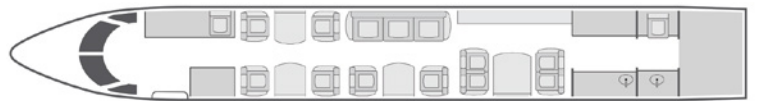

✈️ | **GULFSTREAM GIV-SP** | 13 | INTERNATIONAL/4G DOMESTIC | 📶

- Comfortable 13-passenger executive seating configuration
- Entertainment system with CD/DVD player and iPod docking station
- Equipped with complimentary domestic L5 high-speed 4G Wi-Fi with text & talk and streaming video
- International Wi-Fi available with associated fees
- Interior and exterior refurbished in 2016
- Fully enclosed private aft lavatory and forward crew lavatory
- Airshow with cabin monitors
- Satellite phone system
- Sleeps up to 6 passengers

FLOORPLAN