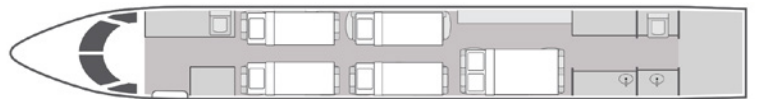

SLEEPING CONFIGURATION

Year	1996
Interior Refurbishment	2016
Range	4,200 NM
Lavatories	2
Sleeps	6
Baggage	169 ft³
Cabin H/L/W	6'2" x 45'1" x 7'4"