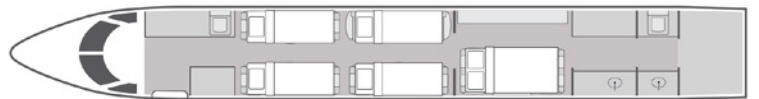

VIRTUAL CABIN TOUR 

AIRCRAFT

PASSENGERS

WI-FI

**GULFSTREAM GIV-SP** | 13 | DOMESTIC | 

- 13 passenger seating configuration with forward four-place club seating, mid-cabin three-place divan opposite two-place club seating, and aft cabin four-place conference table
- Cabin features a 2020 refurbished interior
- Equipped with complimentary domestic Wi-Fi
- Bluetooth enabled surround sound
- Entertainment system with DVD/CD player and iPod connectivity
- Airshow with dual cabin monitors
- Sleeps up to 6 passengers
- Full aft galley with oven and microwave

FLOORPLAN

SLEEPING CONFIGURATION

Year	2002
Interior Refurbishment	2020
Range	4,200 NM
Lavatories	2
Sleeps	6
Baggage	169 ft <sup>3</sup>
Cabin H/L/W	6'2" x 45'1" x 7'4"