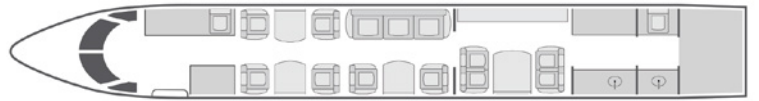

GULFSTREAM GIV-SP | 13 | DOMESTIC |

- 13 passenger seating configuration with forward four-place club seating, mid-cabin three-place divan opposite two-place club seating, and aft cabin four-place conference table
- Cabin features a 2020 refurbished interior
- Equipped with complimentary domestic Wi-Fi
- Bluetooth enabled surround sound
- Entertainment system with DVD/CD player and iPod connectivity
- Airshow with dual cabin monitors
- Sleeps up to 6 passengers
- Full aft galley with oven and microwave

FLOORPLAN