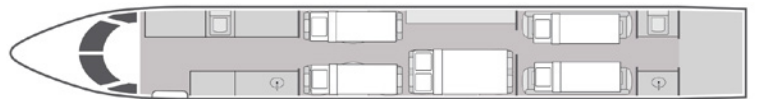

VIRTUAL CABIN TOUR 360°

AIRCRAFT

PASSENGERS

WI-FI

	<b>GULFSTREAM GIV-SP</b>	15	4G DOMESTIC	
--	--------------------------	----	-------------	--

- 15 passenger seating configuration with forward four-place club seating, mid cabin cabin four-place conference table, and aft cabin with dual divans convertible into a private stateroom
- Cabin features a 2020 refurbished interior
- Equipped with complimentary 4G domestic WiFi
- Video entertainment system with DVD/CD player
- Bluetooth enabled surround sound
- In-flight camera system
- Sleeps up to 6 passengers
- Forward galley with oven and microwave

FLOORPLAN

SLEEPING CONFIGURATION

Year	2000
Interior Refurbishment	2020
Range	4,200 NM
Lavatories	2
Sleeps	5
Baggage	169 ft <sup>3</sup>
Cabin H/L/W	6'2" x 45'1" x 7'4"