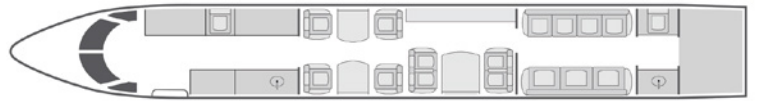

VIRTUAL CABIN TOUR 360°

AIRCRAFT

PASSENGERS

WI-FI

	<b>GULFSTREAM GIV-SP</b>	15	4G DOMESTIC	
--	--------------------------	----	-------------	--

- 15 passenger seating configuration with forward four-place club seating, mid cabin cabin four-place conference table, and aft cabin with dual divans convertible into a private stateroom
- Cabin features a 2020 refurbished interior
- Equipped with complimentary 4G domestic WiFi
- Video entertainment system with DVD/CD player
- Bluetooth enabled surround sound
- In-flight camera system
- Sleeps up to 6 passengers
- Forward galley with oven and microwave

FLOORPLAN

SLEEPING CONFIGURATION

Year	2000
Interior Refurbishment	2020
Range	4,200 NM
Lavatories	2
Sleeps	5
Baggage	169 ft <sup>3</sup>
Cabin H/L/W	6'2" x 45'1" x 7'4"