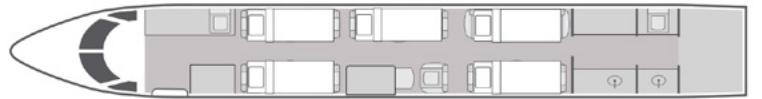

AIRCRAFT

PASSENGERS

WI-FI

✈️ | **GULFSTREAM GIV-SP** | 12 | 4G DOMESTIC | 📶

- 2020 refurbished 12 passenger interior featuring: forward club seating, mid cabin club seating opposite workstation, aft, club seating opposite 3-place divan
- Equipped with complimentary 4G L5 Gogo domestic Wi-Fi
- Fully enclosed private aft lavatory and aft galley equipped with a heating unit
- Global Satcom phone system with fax capability and 115 volt outlets
- Equipped with Airshow and a comprehensive entertainment system, including gaming system, DVD player, CD player, and dual cabin monitors

FLOORPLAN

SLEEPING CONFIGURATION

| | |
|------------------------|---------------------|
| Year | 1997 |
| Interior Refurbishment | 2020 |
| Range | 4,200 NM |
| Lavatories | 2 |
| Sleeps | 5 |
| Baggage | 169 ft ³ |
| Cabin H/L/W | 6'2" x 45'1" x 7'4" |