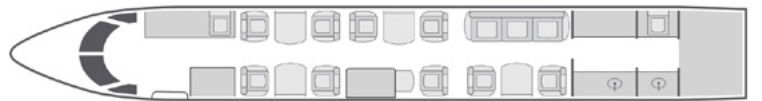

✈️ | **GULFSTREAM GIV-SP** | 12 | 4G DOMESTIC | 📶

- 2020 refurbished 12 passenger interior featuring: forward club seating, mid cabin club seating opposite workstation, aft, club seating opposite 3-place divan
- Equipped with complimentary 4G L5 Gogo domestic Wi-Fi
- Fully enclosed private aft lavatory and aft galley equipped with a heating unit
- Global Satcom phone system with fax capability and 115 volt outlets
- Equipped with Airshow and a comprehensive entertainment system, including gaming system, DVD player, CD player, and dual cabin monitors

FLOORPLAN