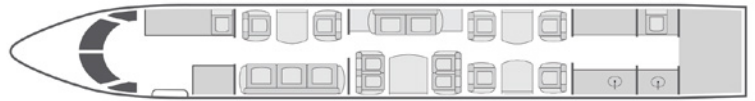

✈️ | **GULFSTREAM GIV-SP** | 15 | **DOMESTIC** | 📶

- 15 passenger configuration refurbished in 2015
- Complimentary domestic Wi-Fi
- Dual forward and aft lavatories
- Gourmet aft galley equipped with a heating unit
- Sleeps up to 5 passengers
- Equipped with Airshow and a comprehensive entertainment system, including DVD player, CD player, 6 monitors, and Apple TV

FLOORPLAN