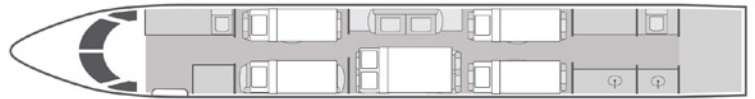

AIRCRAFT

PASSENGERS

WI-FI

✈️ | **GULFSTREAM GIV-SP** | 15 | **DOMESTIC** | 📶

- 15 passenger configuration refurbished in 2015
- Complimentary domestic Wi-Fi
- Dual forward and aft lavatories
- Gourmet aft galley equipped with a heating unit
- Sleeps up to 5 passengers
- Equipped with Airshow and a comprehensive entertainment system, including DVD player, CD player, 6 monitors, and Apple TV

FLOORPLAN

SLEEPING CONFIGURATION

Year	1992
Interior Refurbishment	2015
Range	4,200 NM
Lavatories	2
Sleeps	5
Baggage	169 ft ³
Cabin H/L/W	6'2" x 45'1" x 7'4"