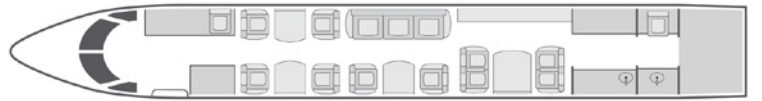

AIRCRAFT

PASSENGERS

WI-FI

✈️ | **GULFSTREAM GIV-SP** | 13 | **4G DOMESTIC** | 📶

- 13 passenger seating with forward four-place club seating, mid-cabin three-place divan opposite two-place club seating, and aft cabin four-place conference table
- 2020 refurbished interior with quilted leather seating
- Equipped with complimentary domestic 4G Wi-Fi
- Bluetooth enabled surround sound
- Entertainment system with DVD/CD player
- Airshow with cabin monitor
- Full aft galley with oven and microwave
- Satellite phone system
- Sleeps up to 6 passengers
- Forward and aft lavatories

FLOORPLAN

SLEEPING CONFIGURATION

Year	2000
Interior Refurbishment	2020
Range	4,200 NM
Lavatories	2
Sleeps	5
Baggage	169 ft <sup>3</sup>
Cabin H/L/W	6'2" x 45'1" x 7'4"