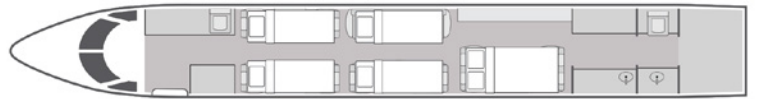

AIRCRAFT

PASSENGERS

WI-FI

✈️ | **GULFSTREAM GIV-SP** | 13 | **4G DOMESTIC** | 📶

- 13 passenger seating with forward four-place club seating, mid-cabin three-place divan opposite two-place club seating, and aft cabin four-place conference table
- 2020 refurbished interior with quilted leather seating
- Equipped with complimentary domestic 4G Wi-Fi
- Bluetooth enabled surround sound
- Entertainment system with DVD/CD player
- Airshow with cabin monitor
- Full aft galley with oven and microwave
- Satellite phone system
- Sleeps up to 6 passengers
- Forward and aft lavatories

FLOORPLAN

SLEEPING CONFIGURATION

Year	2000
Interior Refurbishment	2020
Range	4,200 NM
Lavatories	2
Sleeps	5
Baggage	169 ft <sup>3</sup>
Cabin H/L/W	6'2" x 45'1" x 7'4"