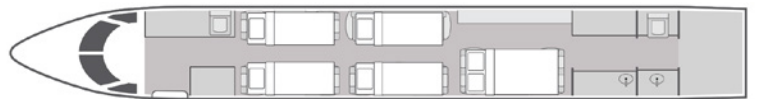

AIRCRAFT

PASSENGERS

WI-FI

**GULFSTREAM GIV-SP** | 13 | 4G DOMESTIC | 

- 13 passenger executive seating forward club seating, mid-cabin 3-place divan, and aft conference group
- Complimentary domestic high-speed 4G Wi-Fi
- Entertainment system with DVD/CD player and personal controls
- Airshow with multiple bulkhead monitors
- Satellite phone system
- Equipped with forward and aft lavatories
- Full aft galley with oven and microwave

FLOORPLAN

SLEEPING CONFIGURATION

Year	1998
Interior Refurbishment	2016
Range	4,200 NM
Lavatories	2
Sleeps	5
Baggage	169 ft <sup>3</sup>
Cabin H/L/W	6'2" x 45'1" x 7'3"