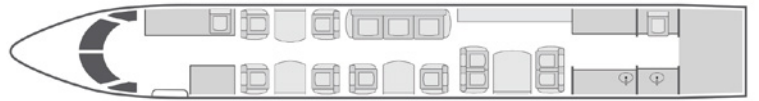

GULFSTREAM GIV-SP | 13 | 4G DOMESTIC |

- 13 passenger executive seating forward club seating, mid-cabin 3-place divan, and aft conference group
- Complimentary domestic high-speed 4G Wi-Fi
- Entertainment system with DVD/CD player and personal controls
- Airshow with multiple bulkhead monitors
- Satellite phone system
- Equipped with forward and aft lavatories
- Full aft galley with oven and microwave

FLOORPLAN