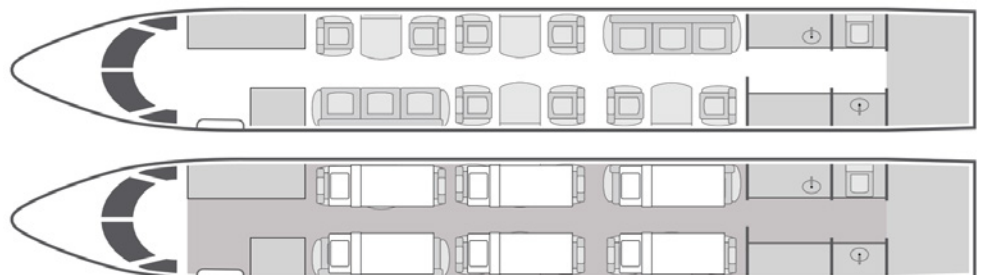

Gulfstream GIV-SP

14
Passengers

Onboard Wi-Fi

Floating
Home Base

- + Comfortable 14 passenger seating with forward three-place divan opposite two-place club, four-place mid-cabin club, and aft three-place divan opposite two place club
- + Equipped with complimentary domestic Wi-Fi and Talk and Text
- + Refurbished 2014 interior with exterior painted in 2013
- + Skyflix™ entertainment system for iPad viewing of more than 500 movie titles
- + Airshow and video displays with forward & aft bulkhead LCD monitors
- + Aircraft provides sleeping arrangements for up to 6 passengers
- + Gourmet aft galley with microwave and oven
- + Fully enclosed private aft lavatory

YOM/Year of Refurbishment	1999/2014
Wi-Fi	Domestic
Beds	6
Lavatories	1
Cabin Height/Length/Width	6'2" x 45'1" x 7'4"
Range	4,200 NM

Sleeps up to six