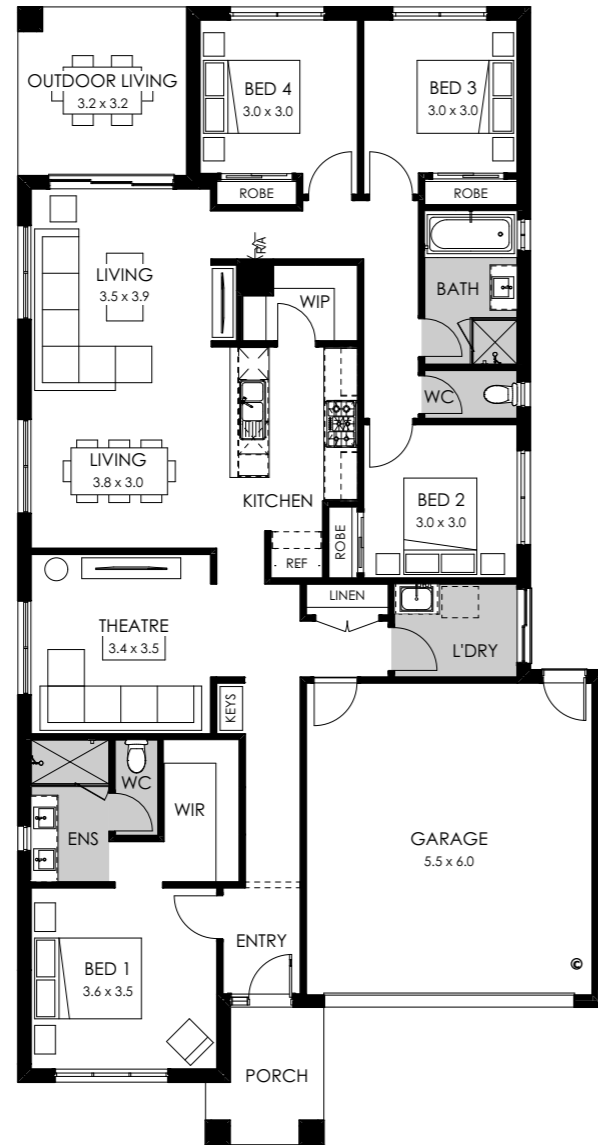

Design options available

- 3 bedrooms
- 5th bedroom
- Butler's pantry
- Raked ceiling (Coast facade only)
- Rear flip
- Theatre to front