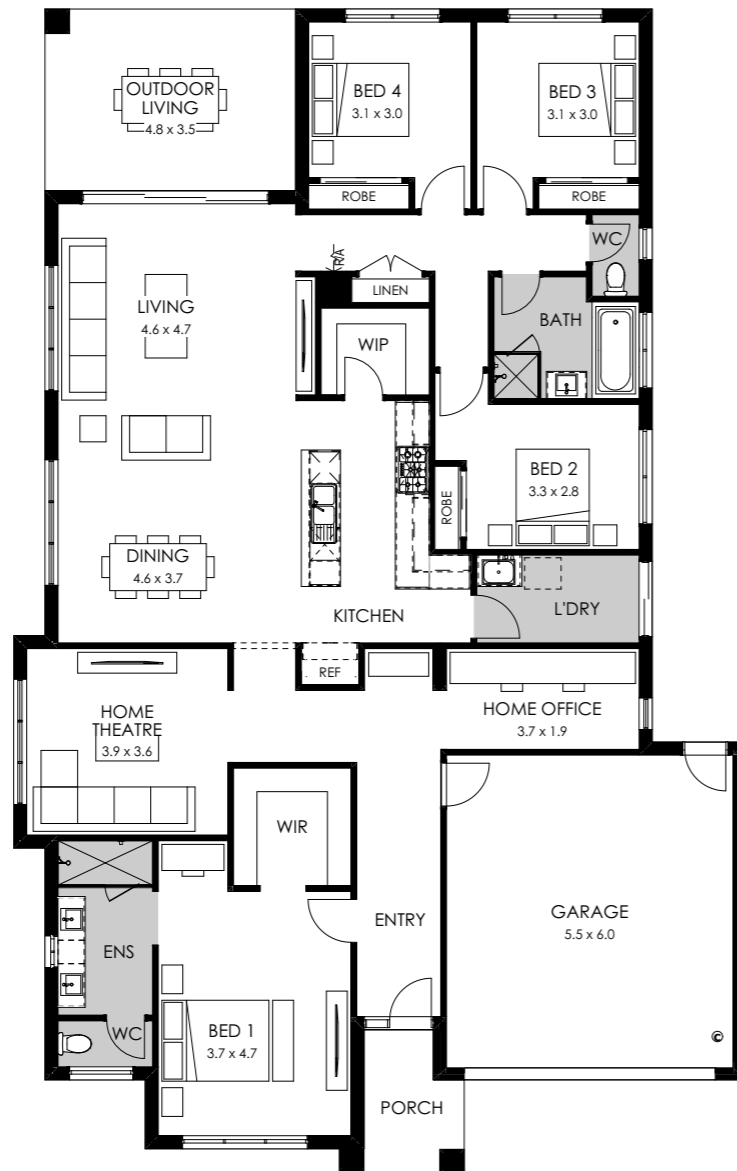

Barcelona

32 / 28 / 27 / 26 / 24 / 23

Effortlessly bright and welcoming, the Barcelona offers stylish design and flexible functionality at any block size.

With its huge windows and high ceilings, this clever design ensures your home is naturally bright and inviting.

Designed for 16m 14m 12.5m blocks

Barcelona 32

On display at

- Armstrong DV3
- Kaduna Park
- Kangaroo Flat
- Peppercorn Hill

Fits lot width 16m

Specifications

Total area	297.43m ² / 32.01sq
Width	14.51m
Length	23.75m

Total area	262.10m ² / 28.21sq
Width	14.03m
Length	22.30m

Design options available

- 3 bedrooms
- 5th bedroom
- Bath to ensuite
- Butler's pantry
- Guest bedroom
- Master to rear
- Powder room
- Raked ceiling
- Rear flip
- Theatre to front
- Workshop

Fits lot width 14m

Specifications

Total area	254.80m ² / 27.42sq
Width	12.83m
Length	22.31m

Design options available

- 3 bedrooms
- 5th bedroom
- Butler's pantry
- Guest bedroom
- Master to rear
- Powder room
- Raked ceiling
- Raked ceiling to dining & living
- Raked ceiling to dining, living & outdoor living
- Rear flip
- Theatre to front
- Theatre to front & rear flip
- Workshop