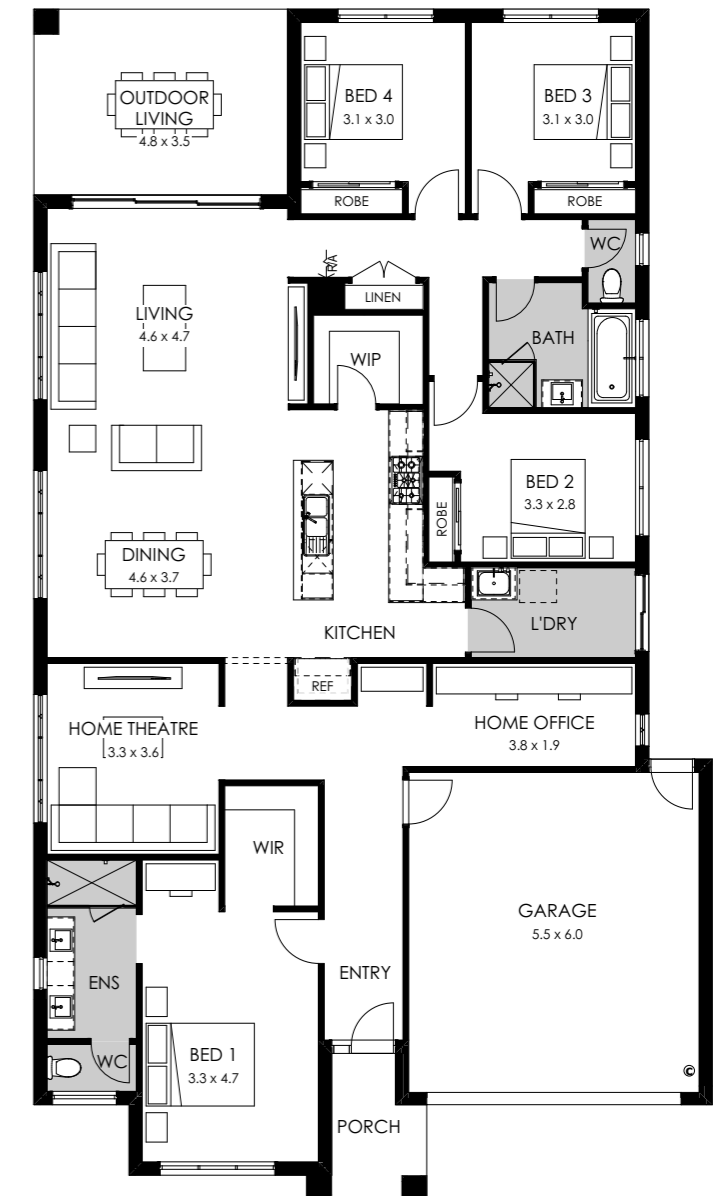

Designed for 16m 14m 12.5m blocks

Barcelona 32

On display at

- Armstrong DV3
- Kaduna Park
- Kangaroo Flat
- Peppercorn Hill

Fits lot width 16m

Specifications

Total area	297.43m ² / 32.01sq
Width	14.51m
Length	23.75m

Total area	262.10m ² / 28.21sq
Width	14.03m
Length	22.30m

Design options available

- 3 bedrooms
- 5th bedroom
- Bath to ensuite
- Butler's pantry
- Guest bedroom
- Master to rear
- Powder room
- Raked ceiling
- Rear flip
- Theatre to front
- Workshop

Fits lot width 14m

Specifications

Total area	254.80m ² / 27.42sq
Width	12.83m
Length	22.31m

Design options available

- 3 bedrooms
- 5th bedroom
- Butler's pantry
- Guest bedroom
- Master to rear
- Powder room
- Raked ceiling
- Raked ceiling to dining & living
- Raked ceiling to dining, living & outdoor living
- Rear flip
- Theatre to front
- Theatre to front & rear flip
- Workshop

Total area	244.37m ² / 26.30sq
Width	12.47m
Length	22.55m

Design options available

- 3 bedrooms
- 5th bedroom
- Butler's pantry
- Guest bedroom
- Master to rear
- Raked ceiling
- Rear flip
- Theatre to front
- Workshop