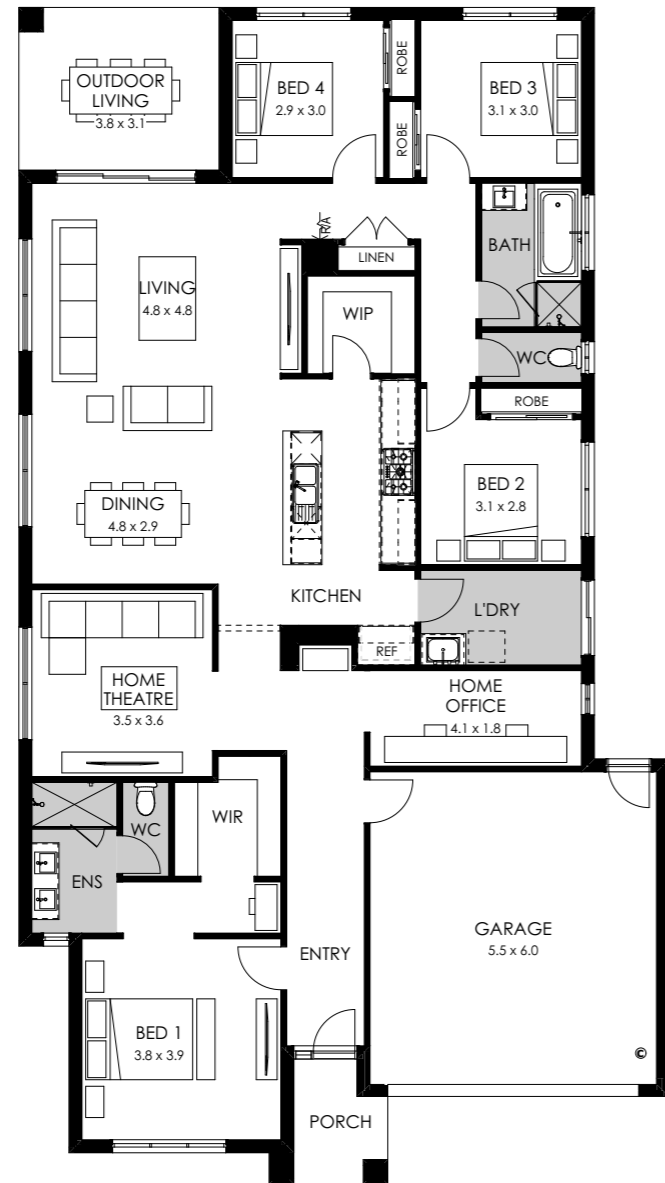

Designed for 16m 14m 12.5m blocks

Barcelona 32

On display at

- Armstrong DV3
- Kaduna Park
- Kangaroo Flat
- Peppercorn Hill

Fits lot width 16m

Specifications

Total area	297.43m ² / 32.01sq
Width	14.51m
Length	23.75m

Total area	262.10m ² / 28.21sq
Width	14.03m
Length	22.30m

Design options available

- 3 bedrooms
- 5th bedroom
- Bath to ensuite
- Butler's pantry
- Guest bedroom
- Master to rear
- Powder room
- Raked ceiling
- Rear flip
- Theatre to front
- Workshop

Fits lot width 14m

Specifications

Total area	254.80m ² / 27.42sq
Width	12.83m
Length	22.31m

Design options available

- 3 bedrooms
- 5th bedroom
- Butler's pantry
- Guest bedroom
- Master to rear
- Powder room
- Raked ceiling
- Raked ceiling to dining & living
- Raked ceiling to dining, living & outdoor living
- Rear flip
- Theatre to front
- Theatre to front & rear flip
- Workshop

Total area	244.37m ² / 26.30sq
Width	12.47m
Length	22.55m

Design options available

- 3 bedrooms
- 5th bedroom
- Butler's pantry
- Guest bedroom
- Master to rear
- Raked ceiling
- Rear flip
- Theatre to front
- Workshop