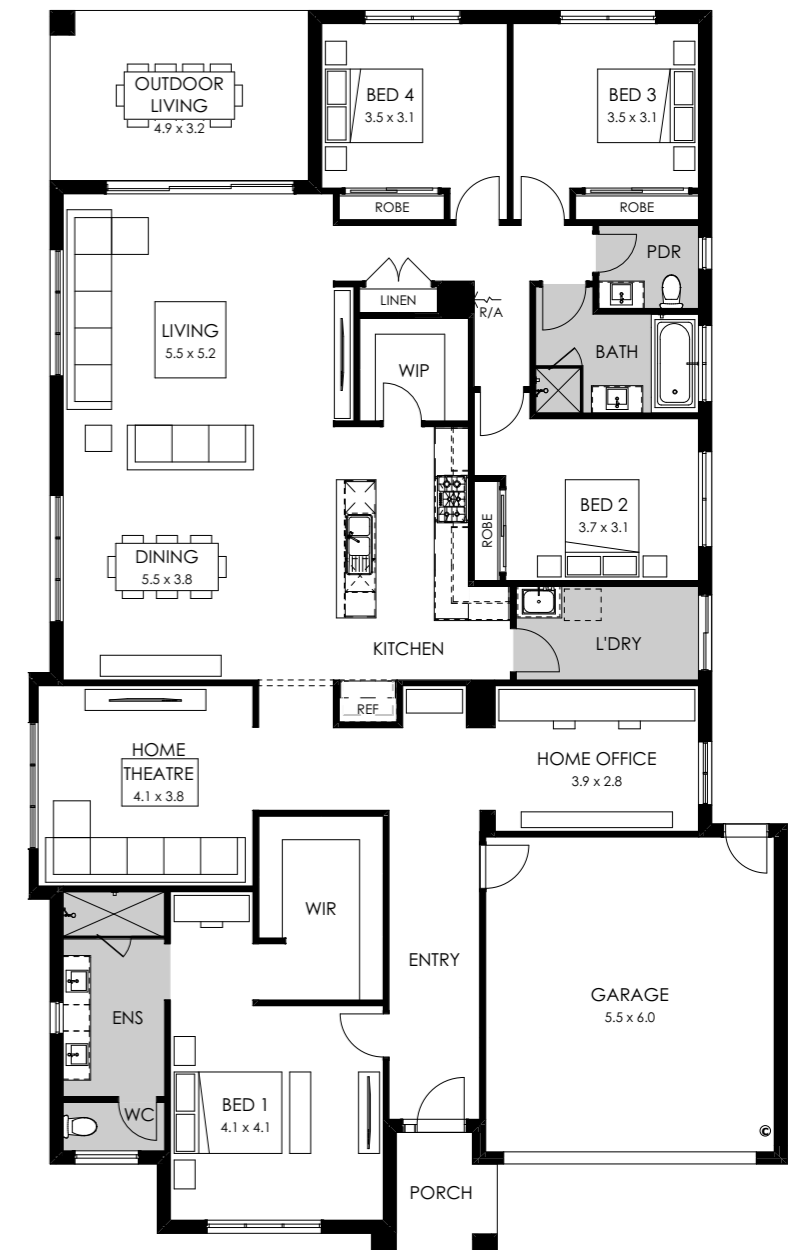

Barcelona

32 / 28 / 27 / 26 / 24 / 23

Effortlessly bright and welcoming, the Barcelona offers stylish design and flexible functionality at any block size.

With its huge windows and high ceilings, this clever design ensures your home is naturally bright and inviting.

Designed for 16m 14m 12.5m blocks

Barcelona 32

On display at

- Armstrong DV3
- Kaduna Park
- Kangaroo Flat
- Peppercorn Hill

Fits lot width 16m

Specifications

Total area	297.43m² / 32.01sq
Width	14.51m
Length	23.75m

4 2 2

Design options available

- 3 bedrooms
- 5th bedroom
- Alternate kitchen
- Bath to ensuite
- Butler's pantry
- Guest bedroom
- Kitchen with bar
- Larger bathroom
- Master to rear
- Raked ceiling
- Raked ceiling to dining & living
- Raked ceiling to dining, living & outdoor living
- Rear flip
- Theatre to front
- Theatre to front & rear flip
- Workshop

Facade options available

Modern, Metro, Viva, Contempo, Vogue, Luxe, Tribeca, Cape, Gallerie, Coast, Provincial, Southampton, Flinders, Adelphi, Arcadia, Mason, Arlo