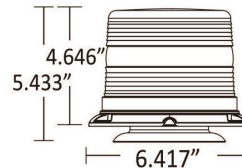

LED BEACON LIGHT

Our brightest LED beacon light functions as an EMERGENCY WARNING light for DOT work trucks, utility work trucks, tow truck and other emergency & working utility vehicles. SAE & DOT J845 Class 1, ECE R65 and ECE R10 approval for primary emergency warning use.

Specification:

Sealed PC lens, aluminum base, water resistant IP 66, 5inch diameter with built-in self-contained 7 flash patterns, 2 foot cable hard wire open end or 10 foot cable wire with cig-plug switch to control on/off and pattern. 3 bolts mount or pole mount. Vehicle cab roof magnet mounting kits, mirror mounting bracket available to order separate as option.

Operating voltage:12V-36VDC

Operating temperature-40C°- 85C°

Order part number

F4805100: 5" diameter X 4 3/4" low profile, ultra bright amber color LED with clear dome. 7 flash patterns, 10 feet cable with cig-plug switch to control on/off and patterns. Aluminum base design for 3 bolts mount and pole mount. Option with magnet mounting kit (not included, purchase separate),12V-36VDC.

F4805120: 5" diameter X 4 3/4" low profile, ultra bright amber color LED with amber dome. 7 flash patterns, 2 feet cable with open end for hard wire. Aluminum base design for 3 bolts mount and pole mount. Option with magnet mounting kit (not included, purchase separate),12V-36VDC.

F4805110: 5" diameter X 6 1/4" high profile, ultra bright amber color LED with clear dome. 7 flash patterns, 2 feet cable open end for hard wire. Aluminum base design for 3 bolts mount and pole mount, Option with magnet mounting kit (not included, purchase separate) 12V-36VDC.