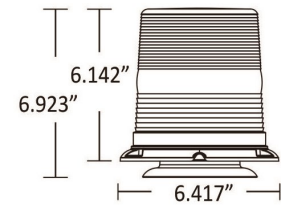

LED BEACON LIGHT

Our brightest LED beacon light functions as an EMERGENCY WARNING light for DOT work trucks, utility work trucks, tow truck and other emergency & working utility vehicles. SAE & DOT J845 Class 1, ECE R65 and ECE R10 approval for primary emergency warning use.

Specification:

Sealed PC lens, aluminum base, water resistant IP 66, 5inch diameter with built-in self-contained 7 flash patterns, 2 foot cable hard wire open end or 10 foot cable wire with cig-plug switch to control on/off and pattern. 3 bolts mount or pole mount. Vehicle cab roof magnet mounting kits, mirror mounting bracket available to order separate as option.

Operating voltage:12V-36VDC

Operating temperature-40C°- 85C°

Order part number

F4805100: 5" diameter X 4 3/4" low profile, ultra bright amber color LED with clear dome. 7 flash patterns, 10 feet cable with cig-plug switch to control on/off and patterns. Aluminum base design for 3 bolts mount and pole mount. Option with magnet mounting kit (not included, purchase separate),12V-36VDC.

F4805120: 5" diameter X 4 3/4" low profile, ultra bright amber color LED with amber dome. 7 flash patterns, 2 feet cable with open end for hard wire. Aluminum base design for 3 bolts mount and pole mount. Option with magnet mounting kit (not included, purchase separate),12V-36VDC.

F4805110: 5" diameter X 6 1/4" high profile, ultra bright amber color LED with clear dome. 7 flash patterns, 2 feet cable open end for hard wire. Aluminum base design for 3 bolts mount and pole mount, Option with magnet mounting kit (not included, purchase separate) 12V-36VDC.