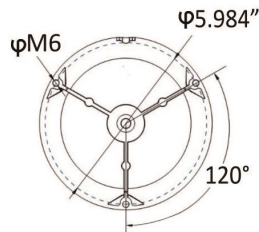

## Specification:

Sealed PC lens, aluminum base, water resistant IP 66, 5inch diameter with built-in self-contained 7 flash patterns, 2 foot cable hard wire open end or 10 foot cable wire with cig-plug switch to control on/off and pattern. 3 bolts mount or pole mount. Vehicle cab roof magnet mounting kits, mirror mounting bracket available to order separate as option.

## Order part number

**F4805100:** 5" diameter X 4 3/4" low profile, ultra bright amber color LED with clear dome. 7 flash patterns, 10 feet cable with cig-plug switch to control on/off and patterns. Aluminum base design for 3 bolts mount and pole mount. Option with magnet mounting kit (not included, purchase separate),12V-36VDC.

**F4805120:** 5" diameter X 4 3/4" low profile, ultra bright amber color LED with amber dome. 7 flash patterns, 2 feet cable with open end for hard wire. Aluminum base design for 3 bolts mount and pole mount. Option with magnet mounting kit (not included, purchase separate),12V-36VDC.

**F4805110:** 5" diameter X 6 1/4" high profile, ultra bright amber color LED with clear dome. 7 flash patterns, 2 feet cable open end for hard wire. Aluminum base design for 3 bolts mount and pole mount, Option with magnet mounting kit (not included, purchase separate) 12V-36VDC.