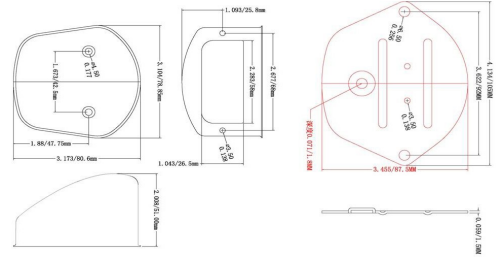

## LED License Plate Light

LED License Plate Light With Heavy-Duty Steel Housing, Water Resistant, 12VDC

**Order Number**

**T0404500:** White LED, heavy-duty steel housing, 12VDC.

**Order Number**

**T0601500:** 15R-LP-W: 1.5" ROUND, WHITE LED LICENSE PLATE / ACCESSORY LIGHT.

**Order Number**

**T0801500:** 6FLP-W: 6" WHITE LED FRAME MOUNT LICENSE PLATE / ACCESSORY LIGHT.

Features a sealed, water-resistant, PC lens. Chrome housing, Meets latest FMVSS 108, DOT and SAE standards. Operating Voltage: 12V DC.

**Order Number:**

**R0304500:** white LED License plate light, hard wired, 12V DC.

24853 AVE ROCKEFELLER, VALENCIA CA 91355 WWW.ALT-ENT.COM  
SALES@ALT-ENT.COM TEL:(661)705-5727, FAX:(661)294-9183