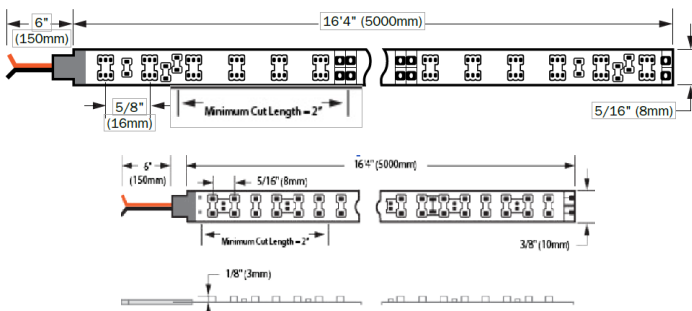

FLEX SR Series is a high performance linear LED with high CRI, tight LED spacing and an economical price.

SPECIFICATION

SERIES	WATTAGE	COLOR**	IP RATING	VOLTAGE	LENGTH
FLEXSR	20=2.0 W/ft. 45=4.5 W/ft.	23=2350K 27=2700K 30=3000K 41=41000K	67C=IP67 Clear outdoor	24=24 VDC	5M=196 inches (5 meter) Reel XX= Custom Length (inches)

**RGB, RGBW & OTHER COLORS AVAILABLE CONSULT FACTORY

ELECTRICAL

Input Voltage	24VDC
Dimming Options	MLV, 0-10V, DMX, Lutron
Power Consumption	2.0 or 4.5 W/ft.
Wire Size	20AWG, 2 Wire
Regulatory	UL Listed file E468751
Max Run Length per feed	
FlexSR20	44' = (96W)
FlexSR45	22' = (96W)

PHYSICAL

Field Cuttable	Every 2.0" (50.8mm)
Operating Temperature	-20°C (-40°F) to +50°C (+122°F)
Environment	IP67 Outdoor
Max Reel Length	FlexSR20=32' FlexSR45=16'

DIMENSIONS

FLEXSR-20	
Width	0.33" (8.00mm)
Height	0.07" (1.78mm)
Cuttable Segment Length	4.0" (100mm)
Pitch Length	0.625" (17.0mm)
FLEXSR-45	
Width	0.39" (10.05mm)
Height	0.13" (4.00mm)
Cuttable Segment Length	0.625" (17.00mm)
Pitch Length	0.09" (2.29mm)

LUMEN OUTPUT

OUTDOOR	
FlexSR20	2.0W/ftX85lum/W=170 lum/ft
FlexSR45	4.5W/ftX85lum/W=383 lum/ft

PERFORMANCE

CRI	95+
Binning Tolerance	+/-100K
Warranty	5 years

DRAWINGS