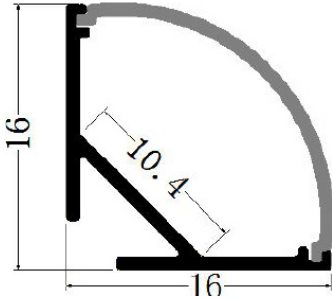

ACCESSORIES
 Endcap AMC-1715-R-EC
 Endcap w/hole AMC-1715-R-ECL

AMC-1715-S
MATERIAL
Anodized Aluminum

DESCRIPTION
Slim and deep surface mounted channel

LENGTH
39", 78"

LENS TYPES
Clear=C
Opal=O
Grazer=G

- A:** 0.68" (17.25mm)
- B:** 0.48" (12.30mm)
- C:** 0.59" (15.05mm)
- D:** 0.66" (16.76mm)
- E:** 0.78" (19.90mm)

ACCESSORIES
 Endcap AMC-1715-S-EC
 Endcap w/hole AMC-1715-S-ECL
 Mounting Clip AMC-1715-S-MC

AMC-1707-R
MATERIAL
Anodized Aluminum

DESCRIPTION
Slim and shallow recessed channel

LENGTH
39", 78"

LENS TYPES
Clear=C
Opal=O
Grazer=G

- A:** 0.68" (17.25mm)
- B:** 0.50" (12.59mm)
- C:** 0.98" (25.00mm)
- D:** 0.34" (8.60mm)

ACCESSORIES
 Endcap AMC-1707-R-EC
 Endcap w/hole AMC-1707-R-ECL

QUICK SPEC GUIDE
AMC-1616-C

MATERIAL
Anodized Aluminum

DESCRIPTION
Slim corner channel with rounded lens

LENGTH
39", 78"

LENS TYPES
Clear=C
Opal=O

ACCESSORIES
Endcap AMC-1616-C-EC
Endcap w/hole AMC-1616-C-ECL
Mounting Clip AMC-1616-C-MC

AMC-2111-R

MATERIAL
Anodized Aluminum