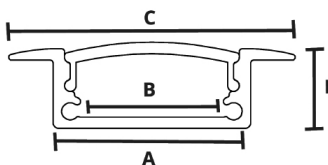

- A:** 0.73" (18.50mm)
- B:** 0.48" (12.20mm)
- C:** 0.73" (18.50mm)
- D:** 0.82" (20.82mm)
- E:** 0.82" (20.82mm)

ACCESSORIES
 Endcap AMC-1919-C-EC
 Endcap w/hole AMC-1919-C-ECL
 Mounting Clip AMC-1919-C-MC

AMC-1715-R
MATERIAL
Anodized Aluminum

DESCRIPTION
Slim and deep recessed channel

LENGTH
39", 78"

LENS TYPES
Clear=C
Opal=O
Grazer=G

- A:** 0.68" (17.25mm)
- B:** 0.58" (14.75mm)
- C:** 0.98" (25.00mm)
- D:** 0.59" (15.05mm)

ACCESSORIES
 Endcap AMC-1715-R-EC
 Endcap w/hole AMC-1715-R-ECL

AMC-1715-S
MATERIAL
Anodized Aluminum

DESCRIPTION
Slim and deep surface mounted channel

LENGTH
39", 78"

LENS TYPES
Clear=C
Opal=O
Grazer=G

- A:** 0.68" (17.25mm)
- B:** 0.48" (12.30mm)
- C:** 0.59" (15.05mm)
- D:** 0.66" (16.76mm)
- E:** 0.78" (19.90mm)

ACCESSORIES
 Endcap AMC-1715-S-EC
 Endcap w/hole AMC-1715-S-ECL
 Mounting Clip AMC-1715-S-MC

AMC-1707-R
MATERIAL
Anodized Aluminum

DESCRIPTION
Slim and shallow recessed channel

LENGTH
39", 78"

LENS TYPES
Clear=C
Opal=O
Grazer=G