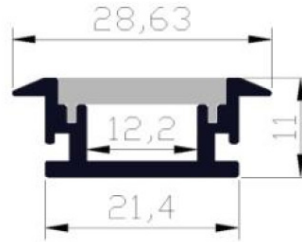

PHYSICAL

Field Cuttable	Every 2.0" (50.8mm)
Operating Temperature	-20°C (-40°F) to +50°C (+122°F)
Environment	IP67 Outdoor
Max Reel Length	FlexSR20=32' FlexSR45=16'

DIMENSIONS

FLEXSR-20	
Width	0.33" (8.00mm)
Height	0.07" (1.78mm)
Cuttable Segment Length	4.0" (100mm)
Pitch Length	0.625" (17.0mm)
FLEXSR-45	
Width	0.39" (10.05mm)
Height	0.13" (4.00mm)
Cuttable Segment Length	0.625" (17.00mm)
Pitch Length	0.09" (2.29mm)

ACCESSORIES
 Endcap AMC-1715-S-EC
 Endcap w/hole AMC-1715-S-ECL
 Mounting Clip AMC-1715-S-MC

AMC-1707-R
MATERIAL
Anodized Aluminum

DESCRIPTION
Slim and shallow recessed channel

LENGTH
39", 78"

LENS TYPES
Clear=C
Opal=O
Grazer=G

- A:** 0.68" (17.25mm)
- B:** 0.50" (12.59mm)
- C:** 0.98" (25.00mm)
- D:** 0.34" (8.60mm)

ACCESSORIES
 Endcap AMC-1707-R-EC
 Endcap w/hole AMC-1707-R-ECL

QUICK SPEC GUIDE
AMC-1616-C

MATERIAL
Anodized Aluminum

DESCRIPTION
Slim corner channel with rounded lens

LENGTH
39", 78"

LENS TYPES
Clear=C
Opal=O

ACCESSORIES
Endcap AMC-1616-C-EC
Endcap w/hole AMC-1616-C-ECL
Mounting Clip AMC-1616-C-MC

AMC-2111-R

MATERIAL
Anodized Aluminum