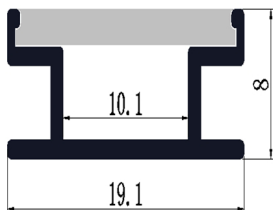

LENGTH
39", 78"

LENS TYPES **LENS SHAPE**
Opal Round=RO

ACCESSORIES
Endcap AMC-2020-RO-EC
Endcap w/hole AMC-2020-RO-ECL
Mounting Clip AMC-2020-RO-MC

AMC-2020-S-SQ

MATERIAL
Anodized Aluminum

DESCRIPTION
Slim corner mount channel w/ rounded lens

LENGTH
39", 78"

LENS TYPES **LENS SHAPE**
Opal=O Square=SQ

ACCESSORIES
Endcap AMC-2020-SQ-EC
Endcap w/hole AMC-2020-SQ-ECL
Mounting AMC-2020-SQ-MC

AMC-1908-R

MATERIAL
Anodized Aluminum

DESCRIPTION
Slim and shallow recessed mount channel.