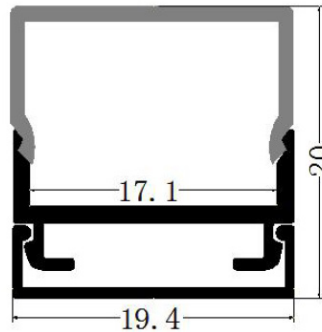

- A:** 0.68" (17.25mm)
- B:** 0.50" (12.59mm)
- C:** 0.98" (25.00mm)
- D:** 0.34" (8.60mm)

ACCESSORIES
 Endcap AMC-1707-R-EC
 Endcap w/hole AMC-1707-R-ECL

QUICK SPEC GUIDE
AMC-1616-C

MATERIAL
Anodized Aluminum

DESCRIPTION
Slim corner channel with rounded lens

LENGTH
39", 78"

LENS TYPES
Clear=C
Opal=O

ACCESSORIES
Endcap AMC-1616-C-EC
Endcap w/hole AMC-1616-C-ECL
Mounting Clip AMC-1616-C-MC

AMC-2111-R

MATERIAL
Anodized Aluminum

DESCRIPTION
Slim and shallow recessed mount channel.

LENGTH
39", 78"

LENS TYPES
Opal=O

ACCESSORIES
Endcap AMC-2111-R-EC
Endcap w/hole AMC-2111-R-ECL

AMC-2020-S-RO

MATERIAL
Anodized Aluminum

DESCRIPTION
Slim and deep surface mounted channel

LENGTH
39", 78"

LENS TYPES **LENS SHAPE**
Opal Round=RO

ACCESSORIES
Endcap AMC-2020-RO-EC
Endcap w/hole AMC-2020-RO-ECL
Mounting Clip AMC-2020-RO-MC

AMC-2020-S-SQ

MATERIAL
Anodized Aluminum

DESCRIPTION
Slim corner mount channel w/ rounded lens