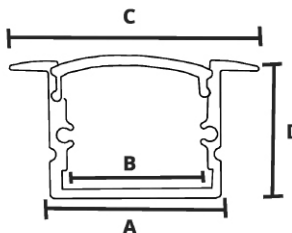

SERIES	DIMENSIONS	APPLICATION	LENS	LENGTH
AMC = Aluminum Mounting Channel	XXXX = W x H (mm)	S = Surface Mount R = Recessed Channel C = Corner Mount M = Mud In Channel	C=Clear lens O=Opal lens G=Grazer lens	1M=39 Inches 2M=78 Inches

ACCESSORIES
 Endcap AMC-1707-S-EC
 Endcap w/hole AMC-1707-S-ECL
 Mounting Clip AMC-1707-S-MC

AMC-1919-C
MATERIAL
Anodized Aluminum

DESCRIPTION
Slim corner channel

LENGTH
39", 78"

LENS TYPES
Clear=C
Opal=O

- A:** 0.73" (18.50mm)
- B:** 0.48" (12.20mm)
- C:** 0.73" (18.50mm)
- D:** 0.82" (20.82mm)
- E:** 0.82" (20.82mm)

ACCESSORIES
 Endcap AMC-1919-C-EC
 Endcap w/hole AMC-1919-C-ECL
 Mounting Clip AMC-1919-C-MC

AMC-1715-R
MATERIAL
Anodized Aluminum

DESCRIPTION
Slim and deep recessed channel

LENGTH
39", 78"

LENS TYPES
Clear=C
Opal=O
Grazer=G

- A:** 0.68" (17.25mm)
- B:** 0.58" (14.75mm)
- C:** 0.98" (25.00mm)
- D:** 0.59" (15.05mm)