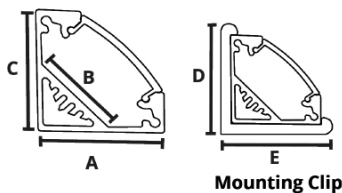

SERIES	DIMENSIONS	APPLICATION	LENS	LENGTH
AMC = Aluminum Mounting Channel	XXXX = W x H (mm)	S = Surface Mount R = Recessed Channel C = Corner Mount M = Mud In Channel	C=Clear lens O=Opal lens G=Grazer lens	1M=39 Inches 2M=78 Inches

AMC-1707-S
MATERIAL
Anodized Aluminum

DESCRIPTION
Slim and shallow surface mount channel

LENGTH
39", 78"

LENS TYPES
Clear=C
Opal=O
Grazer=G

- A:** 0.68" (17.25mm)
- B:** 0.50" (12.59mm)
- C:** 0.34" (8.60mm)
- D:** 0.40" (12.70mm)
- E:** 0.78" (19.90mm)

ACCESSORIES
 Endcap AMC-1707-S-EC
 Endcap w/hole AMC-1707-S-ECL
 Mounting Clip AMC-1707-S-MC

AMC-1919-C
MATERIAL
Anodized Aluminum

DESCRIPTION
Slim corner channel

LENGTH
39", 78"

LENS TYPES
Clear=C
Opal=O