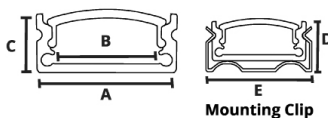

QUICK SPEC GUIDE

CHANNEL PART NUMBER BREAKDOWN

SERIES	DIMENSIONS	APPLICATION	LENS	LENGTH
AMC = Aluminum Mounting Channel	XXXX = W x H (mm)	S = Surface Mount R = Recessed Channel C = Corner Mount M = Mud In Channel	C=Clear lens O=Opal lens G=Grazer lens	1M=39 Inches 2M=78 Inches

AMC-1707-S

MATERIAL
Anodized Aluminum

DESCRIPTION
Slim and shallow surface mount channel

LENGTH
39", 78"

LENS TYPES
Clear=C
Opal=O
Grazer=G