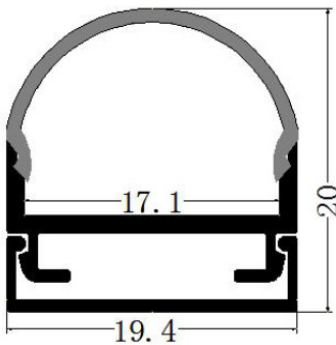

- A:** 0.68" (17.25mm)
- B:** 0.50" (12.59mm)
- C:** 0.98" (25.00mm)
- D:** 0.34" (8.60mm)

ACCESSORIES
 Endcap AMC-1707-R-EC
 Endcap w/hole AMC-1707-R-ECL

QUICK SPEC GUIDE
AMC-1616-C

MATERIAL
Anodized Aluminum

DESCRIPTION
Slim corner channel with rounded lens

LENGTH
39", 78"

LENS TYPES
Clear=C
Opal=O

ACCESSORIES
Endcap AMC-1616-C-EC
Endcap w/hole AMC-1616-C-ECL
Mounting Clip AMC-1616-C-MC

AMC-2111-R

MATERIAL
Anodized Aluminum

DESCRIPTION
Slim and shallow recessed mount channel.

LENGTH
39", 78"

LENS TYPES
Opal=O

ACCESSORIES
Endcap AMC-2111-R-EC
Endcap w/hole AMC-2111-R-ECL

AMC-2020-S-RO

MATERIAL
Anodized Aluminum

DESCRIPTION
Slim and deep surface mounted channel

LENGTH
39", 78"

LENS TYPES **LENS SHAPE**
Opal Round=RO

ACCESSORIES
Endcap AMC-2020-RO-EC
Endcap w/hole AMC-2020-RO-ECL
Mounting Clip AMC-2020-RO-MC

AMC-2020-S-SQ

MATERIAL
Anodized Aluminum

DESCRIPTION
Slim corner mount channel w/ rounded lens