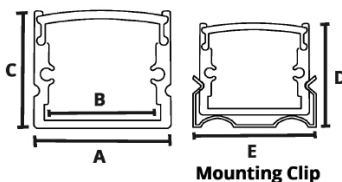

- A:** 0.73" (18.50mm)
- B:** 0.48" (12.20mm)
- C:** 0.73" (18.50mm)
- D:** 0.82" (20.82mm)
- E:** 0.82" (20.82mm)

ACCESSORIES
 Endcap AMC-1919-C-EC
 Endcap w/hole AMC-1919-C-ECL
 Mounting Clip AMC-1919-C-MC

AMC-1715-R
MATERIAL
Anodized Aluminum

DESCRIPTION
Slim and deep recessed channel

LENGTH
39", 78"

LENS TYPES
Clear=C
Opal=O
Grazer=G

- A:** 0.68" (17.25mm)
- B:** 0.58" (14.75mm)
- C:** 0.98" (25.00mm)
- D:** 0.59" (15.05mm)

ACCESSORIES
 Endcap AMC-1715-R-EC
 Endcap w/hole AMC-1715-R-ECL

AMC-1715-S
MATERIAL
Anodized Aluminum

DESCRIPTION
Slim and deep surface mounted channel

LENGTH
39", 78"

LENS TYPES
Clear=C
Opal=O
Grazer=G

- A:** 0.68" (17.25mm)
- B:** 0.48" (12.30mm)
- C:** 0.59" (15.05mm)
- D:** 0.66" (16.76mm)
- E:** 0.78" (19.90mm)